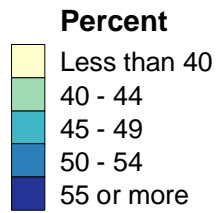

0 200
Miles

Percent of Principal Farm Operators Working Off Their Farms 100 Days or More: 2007

United States
48.7 Percent

0 100
Miles

07-M123
U.S. Department of Agriculture, National Agricultural Statistics Service