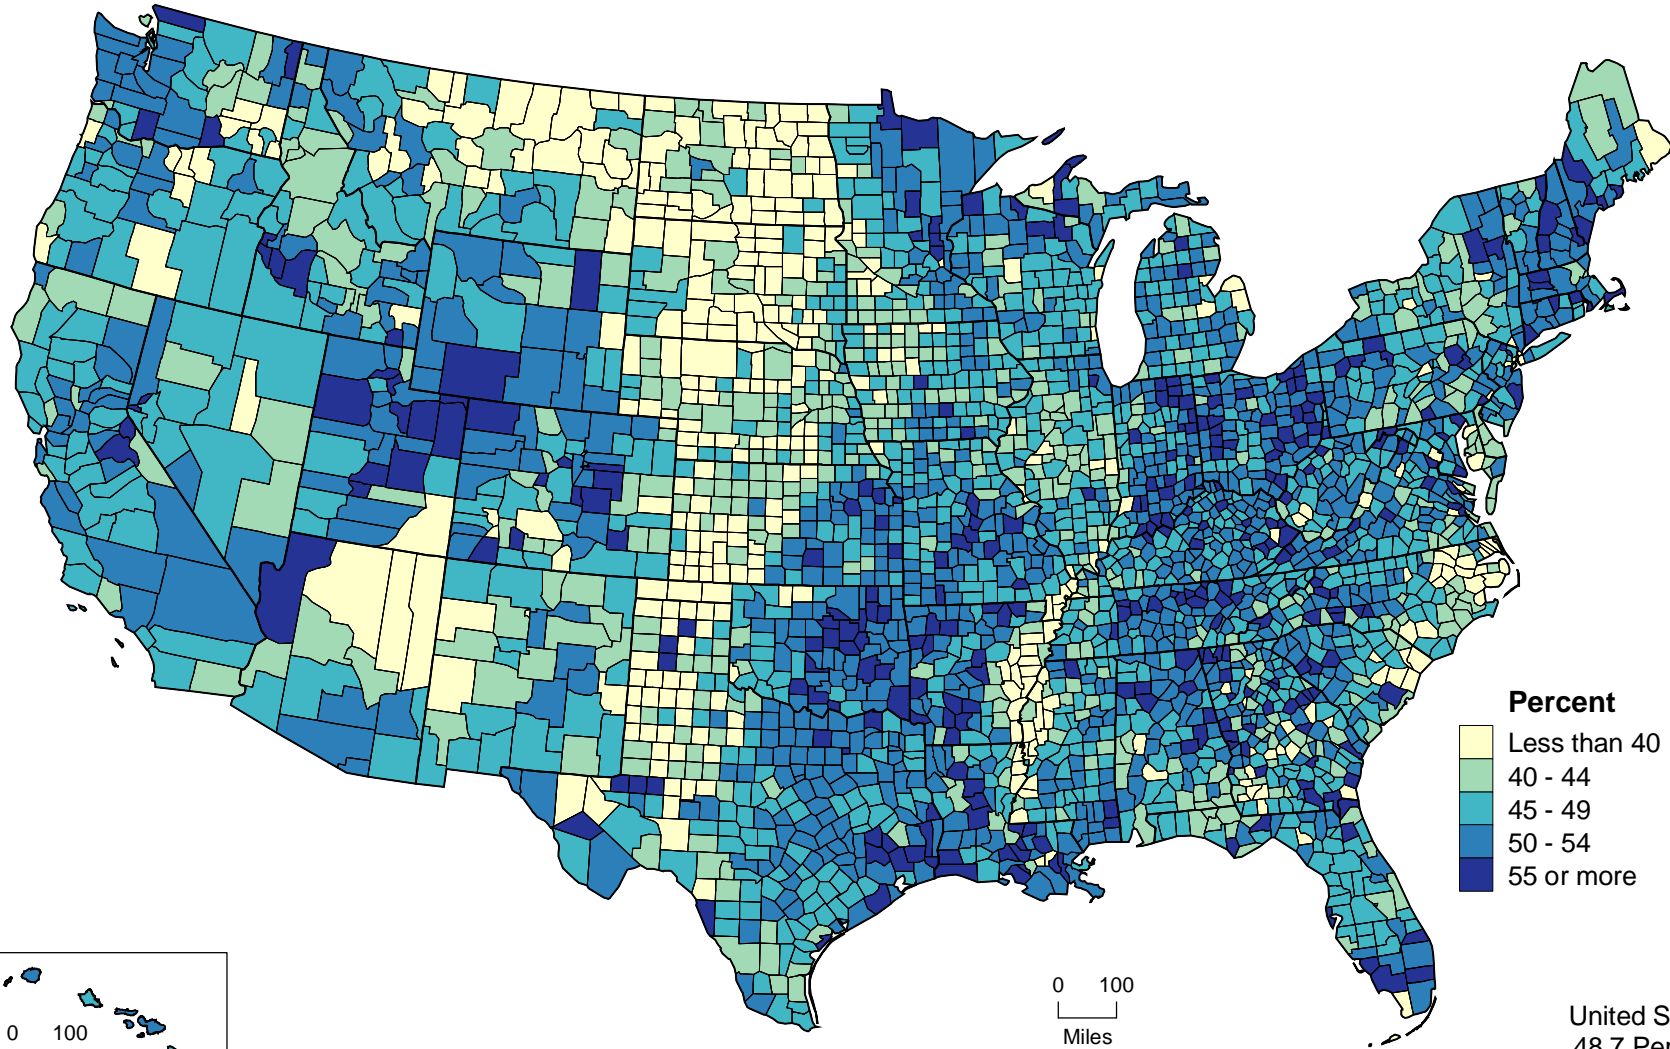

0 200
Miles

Percent of Principal Farm Operators Working Off Their Farms 100 Days or More: 2007

United States
48.7 Percent

0 100
Miles

07-M123
U.S. Department of Agriculture, National Agricultural Statistics Service

0 100
Miles

2007 Census of Agriculture