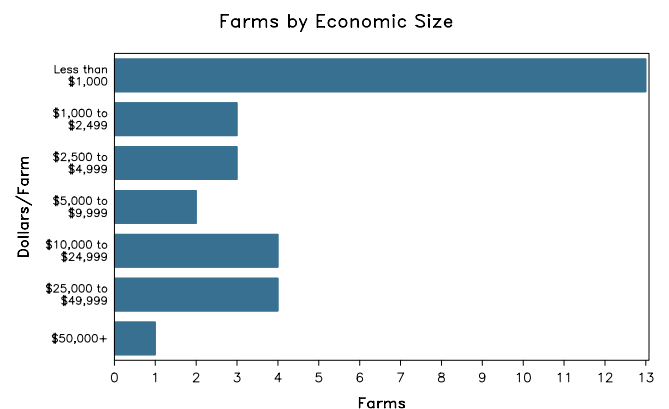

2007 CENSUS OF AGRICULTURE

Eagle County – Colorado

Farms with Women Principal Operators Compared with All Farms

	Women Principal Operators	All Farms
Number of Farms	30	152
Land in Farms	19,651 acres	124,044 acres
Average Size of Farm	655 acres	816 acres
Market Value of Products Sold	\$451,000	\$4,836,000
Crop Sales	\$313,000	\$1,443,000
Livestock Sales	\$138,000	\$3,393,000
Average Per Farm	\$15,035	\$31,816
Government Payments	(D)	\$210,000
Average Per Farm Receiving Payments	(D)	\$20,954

See footnotes on reverse page.

Farms with Women Principal Operators

2007 CENSUS OF AGRICULTURE

Eagle County – Colorado Farms with Women Principal Operators

Selected Highlights

Item	Farms	Quantity
MARKET VALUE OF AGRICULTURAL PRODUCTS SOLD (\$1,000)		
Total value of agricultural products sold	30	451
Value of crops including nursery and greenhouse	8	313
Value of livestock, poultry, and their products	13	138
VALUE OF SALES BY COMMODITY GROUP (\$1,000)		
Grains, oilseeds, dry beans, and dry peas	-	-
Tobacco	-	-
Cotton and cottonseed	-	-
Vegetables, melons, potatoes and sweet potatoes	-	-
Fruits, tree nuts, and berries	-	-
Nursery, greenhouse, floriculture, and sod	-	-
Cut Christmas trees and short rotation woody crops	-	-
Other crops and hay	8	313
Poultry and eggs	2	(D)
Cattle and calves	8	(D)
Milk and other dairy products from cows	-	-
Hogs and pigs	-	-
Sheep, goats, and their products	2	(D)
Horses, ponies, mules, burros, and donkeys	4	76
Aquaculture	-	-
Other animals and other animal products	2	(D)
TOP CROP ITEMS (acres)		
Forage - land used for all hay and haylage, grass silage, and greenchop	8	1,099
Field and grass seed crops, all	1	(D)
TOP LIVESTOCK INVENTORY ITEMS (number)		
Horses and ponies	12	212
Cattle and calves	7	107
Geese	2	(D)
Alpacas	3	60
Goats, all	7	52