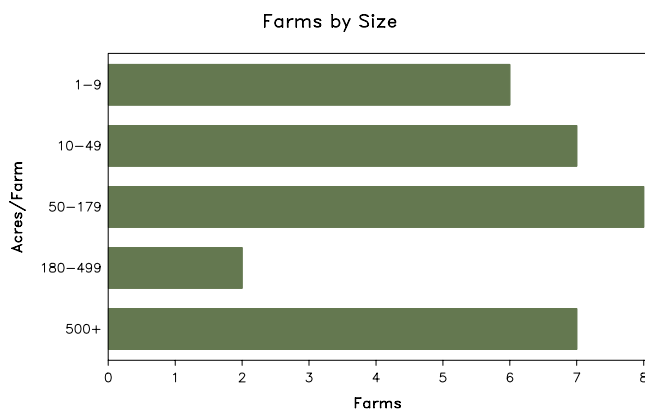

2007 CENSUS OF AGRICULTURE

Eagle County – Colorado

Farms with Women Principal Operators Compared with All Farms

	Women Principal Operators	All Farms
Number of Farms	30	152
Land in Farms	19,651 acres	124,044 acres
Average Size of Farm	655 acres	816 acres
Market Value of Products Sold	\$451,000	\$4,836,000
Crop Sales	\$313,000	\$1,443,000
Livestock Sales	\$138,000	\$3,393,000
Average Per Farm	\$15,035	\$31,816
Government Payments	(D)	\$210,000
Average Per Farm Receiving Payments	(D)	\$20,954

See footnotes on reverse page.

Farms with Women Principal Operators

2007 CENSUS OF AGRICULTURE

Eagle County – Colorado Farms with Women Principal Operators

Selected Highlights

Item	Farms	Quantity
MARKET VALUE OF AGRICULTURAL PRODUCTS SOLD (\$1,000)		
Total value of agricultural products sold	30	451
Value of crops including nursery and greenhouse	8	313
Value of livestock, poultry, and their products	13	138
VALUE OF SALES BY COMMODITY GROUP (\$1,000)		
Grains, oilseeds, dry beans, and dry peas	-	-
Tobacco	-	-
Cotton and cottonseed	-	-
Vegetables, melons, potatoes and sweet potatoes	-	-
Fruits, tree nuts, and berries	-	-
Nursery, greenhouse, floriculture, and sod	-	-
Cut Christmas trees and short rotation woody crops	-	-
Other crops and hay	8	313
Poultry and eggs	2	(D)
Cattle and calves	8	(D)
Milk and other dairy products from cows	-	-
Hogs and pigs	-	-
Sheep, goats, and their products	2	(D)
Horses, ponies, mules, burros, and donkeys	4	76
Aquaculture	-	-
Other animals and other animal products	2	(D)
TOP CROP ITEMS (acres)		
Forage - land used for all hay and haylage, grass silage, and greenchop	8	1,099
Field and grass seed crops, all	1	(D)
TOP LIVESTOCK INVENTORY ITEMS (number)		
Horses and ponies	12	212
Cattle and calves	7	107
Geese	2	(D)
Alpacas	3	60
Goats, all	7	52