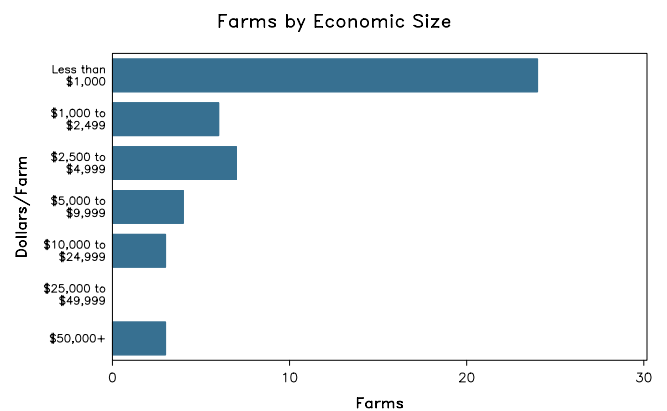

Farms with Women Principal Operators