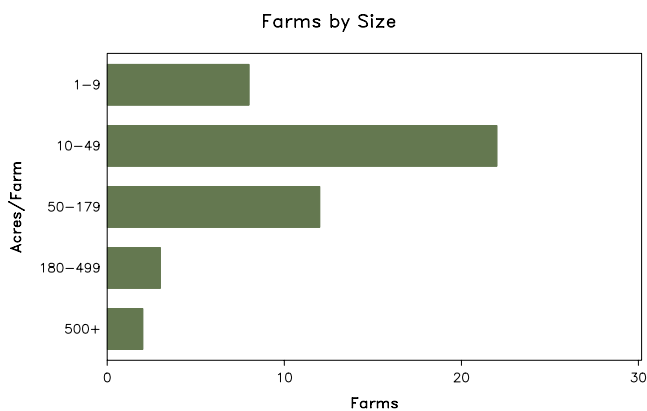

Farms with Women Principal Operators