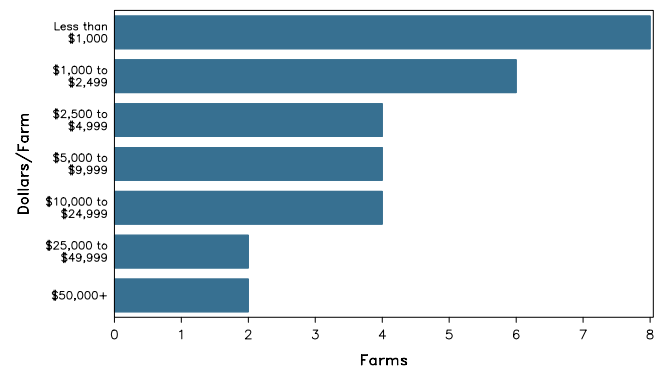

2007 CENSUS OF AGRICULTURE

Bleckley County – Georgia

Farms with Women Principal Operators Compared with All Farms

	Women Principal Operators	All Farms
Number of Farms	30	308
Land in Farms	5,029 acres	88,047 acres
Average Size of Farm	168 acres	286 acres
Market Value of Products Sold	\$553,000	\$19,047,000
Crop Sales	\$469,000	\$17,720,000
Livestock Sales	\$84,000	\$1,328,000
Average Per Farm	\$18,440	\$61,842
Government Payments	\$57,000	\$2,982,000
Average Per Farm Receiving Payments	\$3,175	\$16,294

See footnotes on reverse page.

Farms with Women Principal Operators

Farms by Size

Farms by Economic Size

2007 CENSUS OF AGRICULTURE

Bleckley County – Georgia Farms with Women Principal Operators

Selected Highlights

Item	Farms	Quantity
MARKET VALUE OF AGRICULTURAL PRODUCTS SOLD (\$1,000)		
Total value of agricultural products sold	30	553
Value of crops including nursery and greenhouse	7	469
Value of livestock, poultry, and their products	11	84
VALUE OF SALES BY COMMODITY GROUP (\$1,000)		
Grains, oilseeds, dry beans, and dry peas	1	(D)
Tobacco	-	-
Cotton and cottonseed	2	(D)
Vegetables, melons, potatoes and sweet potatoes	2	(D)
Fruits, tree nuts, and berries	-	-
Nursery, greenhouse, floriculture, and sod	-	-
Cut Christmas trees and short rotation woody crops	-	-
Other crops and hay	5	54
Poultry and eggs	3	(D)
Cattle and calves	5	77
Milk and other dairy products from cows	1	(D)
Hogs and pigs	-	-
Sheep, goats, and their products	4	3
Horses, ponies, mules, burros, and donkeys	-	-
Aquaculture	-	-
Other animals and other animal products	-	-
TOP CROP ITEMS (acres)		
Forage - land used for all hay and haylage, grass silage, and greenchop	7	389
Cotton, all	2	(D)
Corn for grain	1	(D)
Peanuts for nuts	1	(D)
Vegetables harvested for sale	2	(D)
TOP LIVESTOCK INVENTORY ITEMS (number)		
Cattle and calves	9	280
Goats, all	4	85
Horses and ponies	4	58
Layers	4	47
Mules, burros, and donkeys	3	6