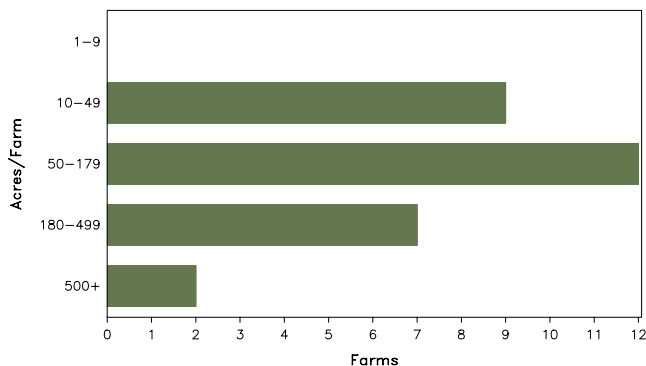

2007 CENSUS OF AGRICULTURE

Bleckley County – Georgia

Farms with Women Principal Operators Compared with All Farms

	Women Principal Operators	All Farms
Number of Farms	30	308
Land in Farms	5,029 acres	88,047 acres
Average Size of Farm	168 acres	286 acres
Market Value of Products Sold	\$553,000	\$19,047,000
Crop Sales	\$469,000	\$17,720,000
Livestock Sales	\$84,000	\$1,328,000
Average Per Farm	\$18,440	\$61,842
Government Payments	\$57,000	\$2,982,000
Average Per Farm Receiving Payments	\$3,175	\$16,294

See footnotes on reverse page.

Farms with Women Principal Operators

Farms by Size

Farms by Economic Size

2007 CENSUS OF AGRICULTURE

Bleckley County – Georgia Farms with Women Principal Operators

Selected Highlights

Item	Farms	Quantity
MARKET VALUE OF AGRICULTURAL PRODUCTS SOLD (\$1,000)		
Total value of agricultural products sold	30	553
Value of crops including nursery and greenhouse	7	469
Value of livestock, poultry, and their products	11	84
VALUE OF SALES BY COMMODITY GROUP (\$1,000)		
Grains, oilseeds, dry beans, and dry peas	1	(D)
Tobacco	-	-
Cotton and cottonseed	2	(D)
Vegetables, melons, potatoes and sweet potatoes	2	(D)
Fruits, tree nuts, and berries	-	-
Nursery, greenhouse, floriculture, and sod	-	-
Cut Christmas trees and short rotation woody crops	-	-
Other crops and hay	5	54
Poultry and eggs	3	(D)
Cattle and calves	5	77
Milk and other dairy products from cows	1	(D)
Hogs and pigs	-	-
Sheep, goats, and their products	4	3
Horses, ponies, mules, burros, and donkeys	-	-
Aquaculture	-	-
Other animals and other animal products	-	-
TOP CROP ITEMS (acres)		
Forage - land used for all hay and haylage, grass silage, and greenchop	7	389
Cotton, all	2	(D)
Corn for grain	1	(D)
Peanuts for nuts	1	(D)
Vegetables harvested for sale	2	(D)
TOP LIVESTOCK INVENTORY ITEMS (number)		
Cattle and calves	9	280
Goats, all	4	85
Horses and ponies	4	58
Layers	4	47
Mules, burros, and donkeys	3	6