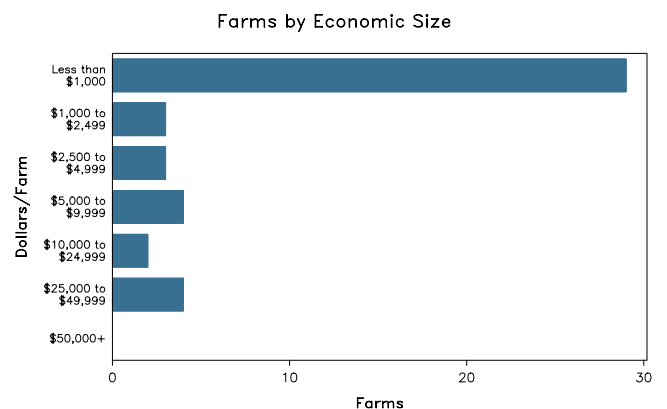

Farms with Women Principal Operators