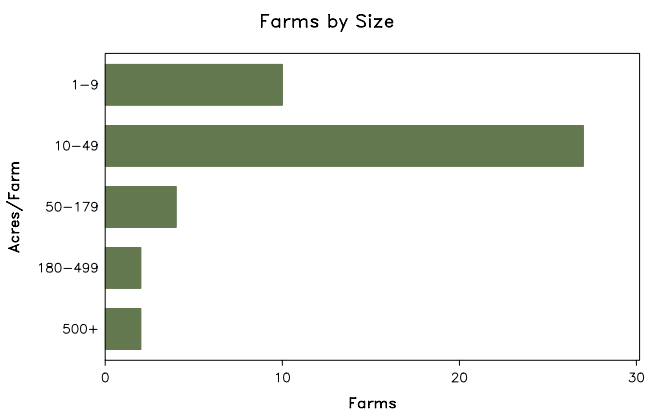

2007 CENSUS OF AGRICULTURE

Cobb County – Georgia

Farms with Women Principal Operators Compared with All Farms

	Women Principal Operators	All Farms
Number of Farms	45	129
Land in Farms	2,322 acres	8,501 acres
Average Size of Farm	52 acres	66 acres
Market Value of Products Sold	\$201,000	\$2,899,000
Crop Sales	(D)	\$2,614,000
Livestock Sales	(D)	\$285,000
Average Per Farm	\$4,456	\$22,475
Government Payments	\$18,000	\$32,000
Average Per Farm Receiving Payments	\$2,919	\$1,781

See footnotes on reverse page.

Farms with Women Principal Operators

2007 CENSUS OF AGRICULTURE

Cobb County – Georgia Farms with Women Principal Operators

Selected Highlights

Item	Farms	Quantity
MARKET VALUE OF AGRICULTURAL PRODUCTS SOLD (\$1,000)		
Total value of agricultural products sold	45	201
Value of crops including nursery and greenhouse	7	(D)
Value of livestock, poultry, and their products	7	(D)
VALUE OF SALES BY COMMODITY GROUP (\$1,000)		
Grains, oilseeds, dry beans, and dry peas	-	-
Tobacco	-	-
Cotton and cottonseed	-	-
Vegetables, melons, potatoes and sweet potatoes	-	-
Fruits, tree nuts, and berries	2	(D)
Nursery, greenhouse, floriculture, and sod	5	96
Cut Christmas trees and short rotation woody crops	-	-
Other crops and hay	-	-
Poultry and eggs	1	(D)
Cattle and calves	2	(D)
Milk and other dairy products from cows	-	-
Hogs and pigs	-	-
Sheep, goats, and their products	1	(D)
Horses, ponies, mules, burros, and donkeys	2	(D)
Aquaculture	-	-
Other animals and other animal products	3	(D)
TOP CROP ITEMS (acres)		
Forage - land used for all hay and haylage, grass silage, and greenchop	3	45
Pecans, all	2	(D)
Grapes	2	(D)
Bulbs, corms, rhizomes, and tubers-dry	1	(D)
TOP LIVESTOCK INVENTORY ITEMS (number)		
Horses and ponies	31	341
Colonies of bees	2	(D)
Goats, all	6	(D)
Cattle and calves	4	114
Layers	1	(D)