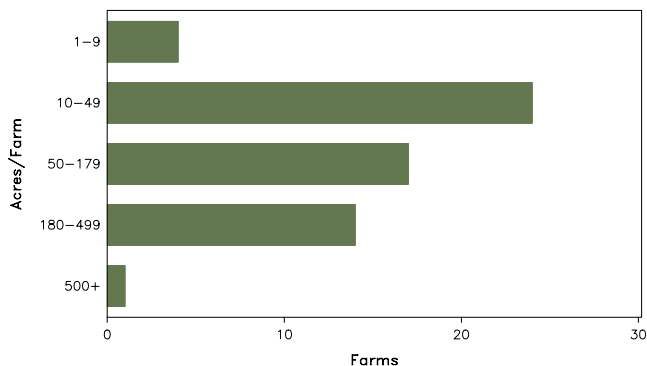

2007 CENSUS OF AGRICULTURE

Benewah County – Idaho

Farms with Women Principal Operators Compared with All Farms

	Women Principal Operators	All Farms
Number of Farms	60	292
Land in Farms	7,856 acres	153,591 acres
Average Size of Farm	131 acres	526 acres
Market Value of Products Sold	\$291,000	\$20,447,000
Crop Sales	\$161,000	\$19,618,000
Livestock Sales	\$130,000	\$828,000
Average Per Farm	\$4,848	\$70,023
Government Payments	\$93,000	\$1,415,000
Average Per Farm Receiving Payments	\$5,828	\$11,694

See footnotes on reverse page.

Farms with Women Principal Operators

Farms by Size

Farms by Economic Size

2007 CENSUS OF AGRICULTURE

Benewah County – Idaho Farms with Women Principal Operators

Selected Highlights

Item	Farms	Quantity
MARKET VALUE OF AGRICULTURAL PRODUCTS SOLD (\$1,000)		
Total value of agricultural products sold	60	291
Value of crops including nursery and greenhouse	15	161
Value of livestock, poultry, and their products	24	130
VALUE OF SALES BY COMMODITY GROUP (\$1,000)		
Grains, oilseeds, dry beans, and dry peas	1	(D)
Tobacco	-	-
Cotton and cottonseed	-	-
Vegetables, melons, potatoes and sweet potatoes	-	-
Fruits, tree nuts, and berries	4	(D)
Nursery, greenhouse, floriculture, and sod	3	(D)
Cut Christmas trees and short rotation woody crops	1	(D)
Other crops and hay	8	66
Poultry and eggs	2	(D)
Cattle and calves	14	(D)
Milk and other dairy products from cows	-	-
Hogs and pigs	-	-
Sheep, goats, and their products	8	(D)
Horses, ponies, mules, burros, and donkeys	5	(D)
Aquaculture	-	-
Other animals and other animal products	-	-
TOP CROP ITEMS (acres)		
Forage - land used for all hay and haylage, grass silage, and greenchop	21	1,154
Wheat for grain, all	1	(D)
Field and grass seed crops, all	1	(D)
Cut Christmas trees	1	(D)
Apples	4	(D)
TOP LIVESTOCK INVENTORY ITEMS (number)		
Cattle and calves	12	323
Horses and ponies	29	128
Goats, all	9	127
Layers	6	64
Sheep and lambs	1	(D)