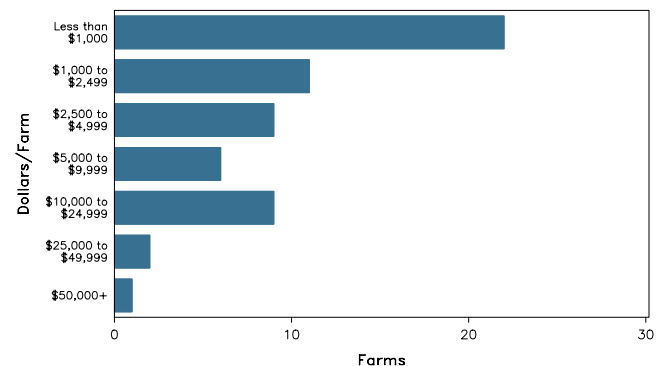

2007 CENSUS OF AGRICULTURE

Benewah County – Idaho

Farms with Women Principal Operators Compared with All Farms

	Women Principal Operators	All Farms
Number of Farms	60	292
Land in Farms	7,856 acres	153,591 acres
Average Size of Farm	131 acres	526 acres
Market Value of Products Sold	\$291,000	\$20,447,000
Crop Sales	\$161,000	\$19,618,000
Livestock Sales	\$130,000	\$828,000
Average Per Farm	\$4,848	\$70,023
Government Payments	\$93,000	\$1,415,000
Average Per Farm Receiving Payments	\$5,828	\$11,694

See footnotes on reverse page.

Farms with Women Principal Operators

Farms by Size

Farms by Economic Size

2007 CENSUS OF AGRICULTURE

Benewah County – Idaho Farms with Women Principal Operators

Selected Highlights

Item	Farms	Quantity
MARKET VALUE OF AGRICULTURAL PRODUCTS SOLD (\$1,000)		
Total value of agricultural products sold	60	291
Value of crops including nursery and greenhouse	15	161
Value of livestock, poultry, and their products	24	130
VALUE OF SALES BY COMMODITY GROUP (\$1,000)		
Grains, oilseeds, dry beans, and dry peas	1	(D)
Tobacco	-	-
Cotton and cottonseed	-	-
Vegetables, melons, potatoes and sweet potatoes	-	-
Fruits, tree nuts, and berries	4	(D)
Nursery, greenhouse, floriculture, and sod	3	(D)
Cut Christmas trees and short rotation woody crops	1	(D)
Other crops and hay	8	66
Poultry and eggs	2	(D)
Cattle and calves	14	(D)
Milk and other dairy products from cows	-	-
Hogs and pigs	-	-
Sheep, goats, and their products	8	(D)
Horses, ponies, mules, burros, and donkeys	5	(D)
Aquaculture	-	-
Other animals and other animal products	-	-
TOP CROP ITEMS (acres)		
Forage - land used for all hay and haylage, grass silage, and greenchop	21	1,154
Wheat for grain, all	1	(D)
Field and grass seed crops, all	1	(D)
Cut Christmas trees	1	(D)
Apples	4	(D)
TOP LIVESTOCK INVENTORY ITEMS (number)		
Cattle and calves	12	323
Horses and ponies	29	128
Goats, all	9	127
Layers	6	64
Sheep and lambs	1	(D)