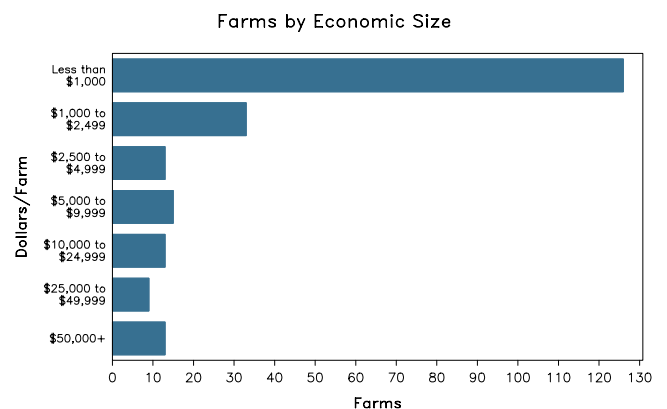

2007 CENSUS OF AGRICULTURE

McHenry County – Illinois

Farms with Women Principal Operators Compared with All Farms

	Women Principal Operators	All Farms
Number of Farms	222	1,035
Land in Farms	6,296 acres	215,584 acres
Average Size of Farm	28 acres	208 acres
Market Value of Products Sold	\$3,101,000	\$156,524,000
Crop Sales	\$2,686,000	\$125,155,000
Livestock Sales	\$416,000	\$31,369,000
Average Per Farm	\$13,971	\$151,231
Government Payments	\$70,000	\$4,280,000
Average Per Farm Receiving Payments	\$4,376	\$13,292

See footnotes on reverse page.

Farms with Women Principal Operators

2007 CENSUS OF AGRICULTURE

McHenry County – Illinois Farms with Women Principal Operators

Selected Highlights

Item	Farms	Quantity
MARKET VALUE OF AGRICULTURAL PRODUCTS SOLD (\$1,000)		
Total value of agricultural products sold	222	3,101
Value of crops including nursery and greenhouse	56	2,686
Value of livestock, poultry, and their products	64	416
VALUE OF SALES BY COMMODITY GROUP (\$1,000)		
Grains, oilseeds, dry beans, and dry peas	10	918
Tobacco	-	-
Cotton and cottonseed	-	-
Vegetables, melons, potatoes and sweet potatoes	7	101
Fruits, tree nuts, and berries	2	(D)
Nursery, greenhouse, floriculture, and sod	14	(D)
Cut Christmas trees and short rotation woody crops	1	(D)
Other crops and hay	26	(D)
Poultry and eggs	17	(D)
Cattle and calves	12	88
Milk and other dairy products from cows	1	(D)
Hogs and pigs	4	6
Sheep, goats, and their products	14	19
Horses, ponies, mules, burros, and donkeys	22	170
Aquaculture	-	-
Other animals and other animal products	7	73
TOP CROP ITEMS (acres)		
Corn for grain	10	1,056
Soybeans for beans	7	881
Forage - land used for all hay and haylage, grass silage, and greenchop	69	815
Nursery stock	8	264
Vegetables harvested for sale	5	(D)
TOP LIVESTOCK INVENTORY ITEMS (number)		
Horses and ponies	145	1,861
Layers	23	653
Ducks	12	303
Alpacas	15	196
Cattle and calves	12	179