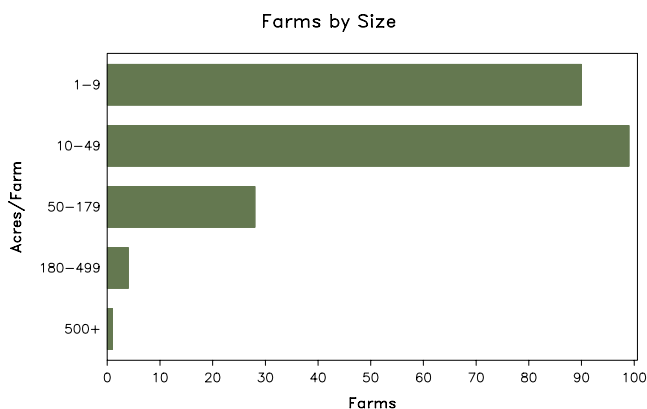

2007 CENSUS OF AGRICULTURE

McHenry County – Illinois

Farms with Women Principal Operators Compared with All Farms

	Women Principal Operators	All Farms
Number of Farms	222	1,035
Land in Farms	6,296 acres	215,584 acres
Average Size of Farm	28 acres	208 acres
Market Value of Products Sold	\$3,101,000	\$156,524,000
Crop Sales	\$2,686,000	\$125,155,000
Livestock Sales	\$416,000	\$31,369,000
Average Per Farm	\$13,971	\$151,231
Government Payments	\$70,000	\$4,280,000
Average Per Farm Receiving Payments	\$4,376	\$13,292

See footnotes on reverse page.

Farms with Women Principal Operators

2007 CENSUS OF AGRICULTURE

McHenry County – Illinois Farms with Women Principal Operators

Selected Highlights

Item	Farms	Quantity
MARKET VALUE OF AGRICULTURAL PRODUCTS SOLD (\$1,000)		
Total value of agricultural products sold	222	3,101
Value of crops including nursery and greenhouse	56	2,686
Value of livestock, poultry, and their products	64	416
VALUE OF SALES BY COMMODITY GROUP (\$1,000)		
Grains, oilseeds, dry beans, and dry peas	10	918
Tobacco	-	-
Cotton and cottonseed	-	-
Vegetables, melons, potatoes and sweet potatoes	7	101
Fruits, tree nuts, and berries	2	(D)
Nursery, greenhouse, floriculture, and sod	14	(D)
Cut Christmas trees and short rotation woody crops	1	(D)
Other crops and hay	26	(D)
Poultry and eggs	17	(D)
Cattle and calves	12	88
Milk and other dairy products from cows	1	(D)
Hogs and pigs	4	6
Sheep, goats, and their products	14	19
Horses, ponies, mules, burros, and donkeys	22	170
Aquaculture	-	-
Other animals and other animal products	7	73
TOP CROP ITEMS (acres)		
Corn for grain	10	1,056
Soybeans for beans	7	881
Forage - land used for all hay and haylage, grass silage, and greenchop	69	815
Nursery stock	8	264
Vegetables harvested for sale	5	(D)
TOP LIVESTOCK INVENTORY ITEMS (number)		
Horses and ponies	145	1,861
Layers	23	653
Ducks	12	303
Alpacas	15	196
Cattle and calves	12	179