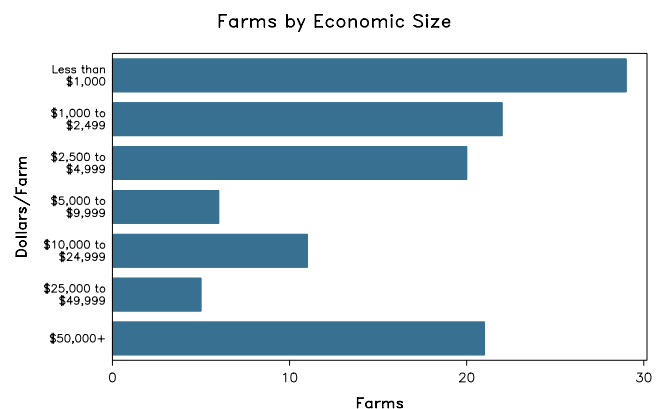

2007 CENSUS OF AGRICULTURE

McLean County – Illinois

Farms with Women Principal Operators Compared with All Farms

	Women Principal Operators	All Farms
Number of Farms	114	1,513
Land in Farms	14,358 acres	675,984 acres
Average Size of Farm	126 acres	447 acres
Market Value of Products Sold	\$5,805,000	\$366,547,000
Crop Sales	\$5,695,000	\$328,157,000
Livestock Sales	\$109,000	\$38,391,000
Average Per Farm	\$50,917	\$242,265
Government Payments	\$398,000	\$12,275,000
Average Per Farm Receiving Payments	\$5,521	\$10,420

See footnotes on reverse page.

Farms with Women Principal Operators

2007 CENSUS OF AGRICULTURE

McLean County – Illinois Farms with Women Principal Operators

Selected Highlights

Item	Farms	Quantity
MARKET VALUE OF AGRICULTURAL PRODUCTS SOLD (\$1,000)		
Total value of agricultural products sold	114	5,805
Value of crops including nursery and greenhouse	43	5,695
Value of livestock, poultry, and their products	26	109
VALUE OF SALES BY COMMODITY GROUP (\$1,000)		
Grains, oilseeds, dry beans, and dry peas	34	5,674
Tobacco	-	-
Cotton and cottonseed	-	-
Vegetables, melons, potatoes and sweet potatoes	3	6
Fruits, tree nuts, and berries	5	4
Nursery, greenhouse, floriculture, and sod	-	-
Cut Christmas trees and short rotation woody crops	-	-
Other crops and hay	4	12
Poultry and eggs	6	(D)
Cattle and calves	3	(D)
Milk and other dairy products from cows	-	-
Hogs and pigs	-	-
Sheep, goats, and their products	14	16
Horses, ponies, mules, burros, and donkeys	3	25
Aquaculture	-	-
Other animals and other animal products	8	(D)
TOP CROP ITEMS (acres)		
Corn for grain	34	5,783
Soybeans for beans	27	5,149
Forage - land used for all hay and haylage, grass silage, and greenchop	13	211
Wheat for grain, all	2	(D)
Land in berries	6	6
TOP LIVESTOCK INVENTORY ITEMS (number)		
Horses and ponies	39	316
Cattle and calves	10	168
Goats, all	13	137
Pigeons or squab	1	(D)
Sheep and lambs	5	77