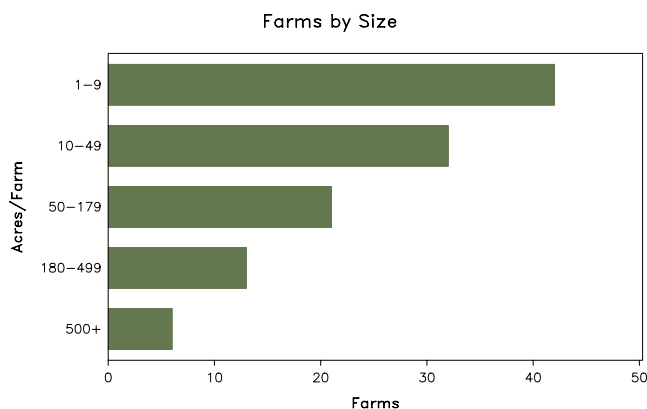

2007 CENSUS OF AGRICULTURE

McLean County – Illinois

Farms with Women Principal Operators Compared with All Farms

	Women Principal Operators	All Farms
Number of Farms	114	1,513
Land in Farms	14,358 acres	675,984 acres
Average Size of Farm	126 acres	447 acres
Market Value of Products Sold	\$5,805,000	\$366,547,000
Crop Sales	\$5,695,000	\$328,157,000
Livestock Sales	\$109,000	\$38,391,000
Average Per Farm	\$50,917	\$242,265
Government Payments	\$398,000	\$12,275,000
Average Per Farm Receiving Payments	\$5,521	\$10,420

See footnotes on reverse page.

Farms with Women Principal Operators

2007 CENSUS OF AGRICULTURE

McLean County – Illinois Farms with Women Principal Operators

Selected Highlights

Item	Farms	Quantity
MARKET VALUE OF AGRICULTURAL PRODUCTS SOLD (\$1,000)		
Total value of agricultural products sold	114	5,805
Value of crops including nursery and greenhouse	43	5,695
Value of livestock, poultry, and their products	26	109
VALUE OF SALES BY COMMODITY GROUP (\$1,000)		
Grains, oilseeds, dry beans, and dry peas	34	5,674
Tobacco	-	-
Cotton and cottonseed	-	-
Vegetables, melons, potatoes and sweet potatoes	3	6
Fruits, tree nuts, and berries	5	4
Nursery, greenhouse, floriculture, and sod	-	-
Cut Christmas trees and short rotation woody crops	-	-
Other crops and hay	4	12
Poultry and eggs	6	(D)
Cattle and calves	3	(D)
Milk and other dairy products from cows	-	-
Hogs and pigs	-	-
Sheep, goats, and their products	14	16
Horses, ponies, mules, burros, and donkeys	3	25
Aquaculture	-	-
Other animals and other animal products	8	(D)
TOP CROP ITEMS (acres)		
Corn for grain	34	5,783
Soybeans for beans	27	5,149
Forage - land used for all hay and haylage, grass silage, and greenchop	13	211
Wheat for grain, all	2	(D)
Land in berries	6	6
TOP LIVESTOCK INVENTORY ITEMS (number)		
Horses and ponies	39	316
Cattle and calves	10	168
Goats, all	13	137
Pigeons or squab	1	(D)
Sheep and lambs	5	77