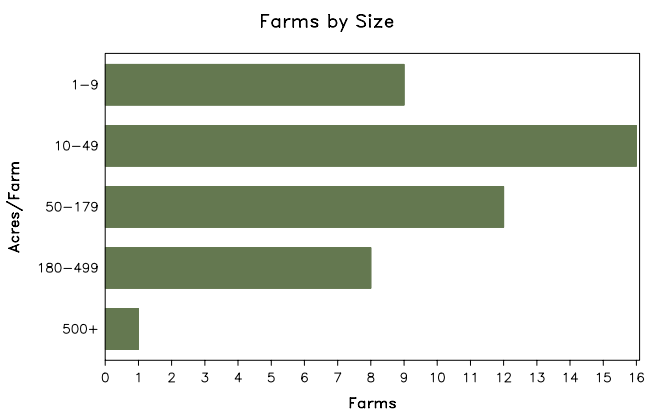

2007 CENSUS OF AGRICULTURE

Saline County – Illinois

Farms with Women Principal Operators Compared with All Farms

	Women Principal Operators	All Farms
Number of Farms	46	497
Land in Farms	4,481 acres	117,233 acres
Average Size of Farm	97 acres	236 acres
Market Value of Products Sold	\$1,370,000	\$41,962,000
Crop Sales	(D)	\$27,902,000
Livestock Sales	(D)	\$14,059,000
Average Per Farm	\$29,775	\$84,430
Government Payments	\$120,000	\$1,779,000
Average Per Farm Receiving Payments	\$4,133	\$5,457

See footnotes on reverse page.

Farms with Women Principal Operators

2007 CENSUS OF AGRICULTURE

Saline County – Illinois Farms with Women Principal Operators

Selected Highlights

Item	Farms	Quantity
MARKET VALUE OF AGRICULTURAL PRODUCTS SOLD (\$1,000)		
Total value of agricultural products sold	46	1,370
Value of crops including nursery and greenhouse	11	(D)
Value of livestock, poultry, and their products	20	(D)
VALUE OF SALES BY COMMODITY GROUP (\$1,000)		
Grains, oilseeds, dry beans, and dry peas	8	(D)
Tobacco	-	-
Cotton and cottonseed	-	-
Vegetables, melons, potatoes and sweet potatoes	-	-
Fruits, tree nuts, and berries	-	-
Nursery, greenhouse, floriculture, and sod	-	-
Cut Christmas trees and short rotation woody crops	-	-
Other crops and hay	4	7
Poultry and eggs	1	(D)
Cattle and calves	13	61
Milk and other dairy products from cows	-	-
Hogs and pigs	1	(D)
Sheep, goats, and their products	6	11
Horses, ponies, mules, burros, and donkeys	1	(D)
Aquaculture	-	-
Other animals and other animal products	-	-
TOP CROP ITEMS (acres)		
Corn for grain	8	608
Soybeans for beans	7	422
Forage - land used for all hay and haylage, grass silage, and greenchop	6	201
TOP LIVESTOCK INVENTORY ITEMS (number)		
Hogs and pigs	1	(D)
Cattle and calves	13	257
Goats, all	5	65
Layers	1	(D)
Sheep and lambs	1	(D)