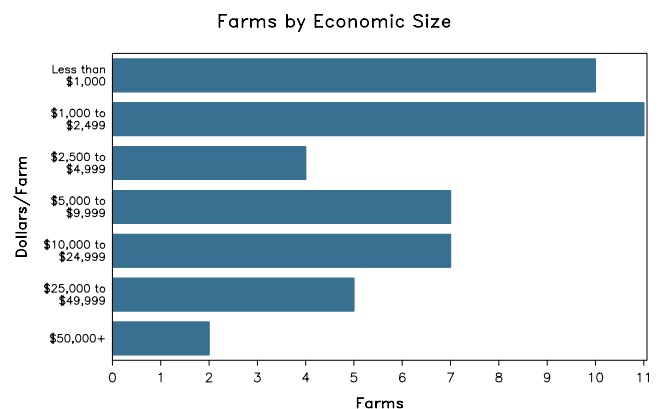

2007 CENSUS OF AGRICULTURE

Saline County – Illinois

Farms with Women Principal Operators Compared with All Farms

	Women Principal Operators	All Farms
Number of Farms	46	497
Land in Farms	4,481 acres	117,233 acres
Average Size of Farm	97 acres	236 acres
Market Value of Products Sold	\$1,370,000	\$41,962,000
Crop Sales	(D)	\$27,902,000
Livestock Sales	(D)	\$14,059,000
Average Per Farm	\$29,775	\$84,430
Government Payments	\$120,000	\$1,779,000
Average Per Farm Receiving Payments	\$4,133	\$5,457

See footnotes on reverse page.

Farms with Women Principal Operators

2007 CENSUS OF AGRICULTURE

Saline County – Illinois Farms with Women Principal Operators

Selected Highlights

Item	Farms	Quantity
MARKET VALUE OF AGRICULTURAL PRODUCTS SOLD (\$1,000)		
Total value of agricultural products sold	46	1,370
Value of crops including nursery and greenhouse	11	(D)
Value of livestock, poultry, and their products	20	(D)
VALUE OF SALES BY COMMODITY GROUP (\$1,000)		
Grains, oilseeds, dry beans, and dry peas	8	(D)
Tobacco	-	-
Cotton and cottonseed	-	-
Vegetables, melons, potatoes and sweet potatoes	-	-
Fruits, tree nuts, and berries	-	-
Nursery, greenhouse, floriculture, and sod	-	-
Cut Christmas trees and short rotation woody crops	-	-
Other crops and hay	4	7
Poultry and eggs	1	(D)
Cattle and calves	13	61
Milk and other dairy products from cows	-	-
Hogs and pigs	1	(D)
Sheep, goats, and their products	6	11
Horses, ponies, mules, burros, and donkeys	1	(D)
Aquaculture	-	-
Other animals and other animal products	-	-
TOP CROP ITEMS (acres)		
Corn for grain	8	608
Soybeans for beans	7	422
Forage - land used for all hay and haylage, grass silage, and greenchop	6	201
TOP LIVESTOCK INVENTORY ITEMS (number)		
Hogs and pigs	1	(D)
Cattle and calves	13	257
Goats, all	5	65
Layers	1	(D)
Sheep and lambs	1	(D)