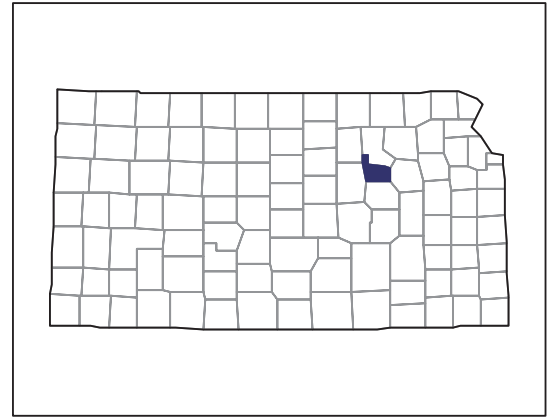

2007 CENSUS OF AGRICULTURE

Geary County – Kansas

Farms with Women Principal Operators Compared with All Farms

Data are not available at this geographic level for farms with women principal operators.

United States Department of Agriculture
National Agricultural Statistics Service

www.agcensus.usda.gov

2007 CENSUS OF AGRICULTURE

Geary County – Kansas

Farms with Spanish, Hispanic, or Latino Operators Compared with All Farms

Data are not available at this geographic level for farms with Spanish, Hispanic, or Latino operators.

United States Department of Agriculture
National Agricultural Statistics Service

www.agcensus.usda.gov

2007 CENSUS OF AGRICULTURE

Geary County – Kansas

Farms with American Indian or Alaska Native Operators Compared with All Farms

2007 CENSUS OF AGRICULTURE

Geary County – Kansas

Farms with White Operators Compared with All Farms

Data are not available at this geographic level for farms with White operators.

United States Department of Agriculture
National Agricultural Statistics Service