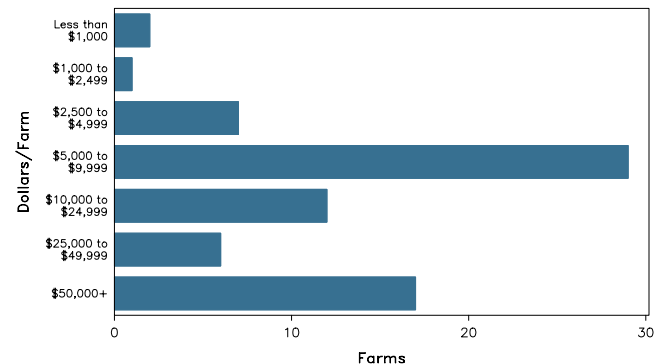

2007 CENSUS OF AGRICULTURE

Greeley County – Kansas

Farms with Women Principal Operators Compared with All Farms

	Women Principal Operators	All Farms
Number of Farms	74	303
Land in Farms	47,402 acres	492,945 acres
Average Size of Farm	641 acres	1,627 acres
Market Value of Products Sold	\$4,592,000	\$115,410,000
Crop Sales	\$4,592,000	\$64,552,000
Livestock Sales	-	\$50,858,000
Average Per Farm	\$62,056	\$380,891
Government Payments	\$861,000	\$5,850,000
Average Per Farm Receiving Payments	\$11,637	\$20,744

See footnotes on reverse page.

Farms with Women Principal Operators

Farms by Size

Farms by Economic Size

2007 CENSUS OF AGRICULTURE

Greeley County – Kansas Farms with Women Principal Operators

Selected Highlights

Item	Farms	Quantity
MARKET VALUE OF AGRICULTURAL PRODUCTS SOLD (\$1,000)		
Total value of agricultural products sold	74	4,592
Value of crops including nursery and greenhouse	24	4,592
Value of livestock, poultry, and their products	-	-
VALUE OF SALES BY COMMODITY GROUP (\$1,000)		
Grains, oilseeds, dry beans, and dry peas	24	4,592
Tobacco	-	-
Cotton and cottonseed	-	-
Vegetables, melons, potatoes and sweet potatoes	-	-
Fruits, tree nuts, and berries	-	-
Nursery, greenhouse, floriculture, and sod	-	-
Cut Christmas trees and short rotation woody crops	-	-
Other crops and hay	-	-
Poultry and eggs	-	-
Cattle and calves	-	-
Milk and other dairy products from cows	-	-
Hogs and pigs	-	-
Sheep, goats, and their products	-	-
Horses, ponies, mules, burros, and donkeys	-	-
Aquaculture	-	-
Other animals and other animal products	-	-
TOP CROP ITEMS (acres)		
Wheat for grain, all	20	12,353
Corn for grain	9	4,327
Sorghum for grain	4	796
Soybeans for beans	4	620
Sunflower seed, all	2	(D)
TOP LIVESTOCK INVENTORY ITEMS (number)		
Horses and ponies	2	(D)