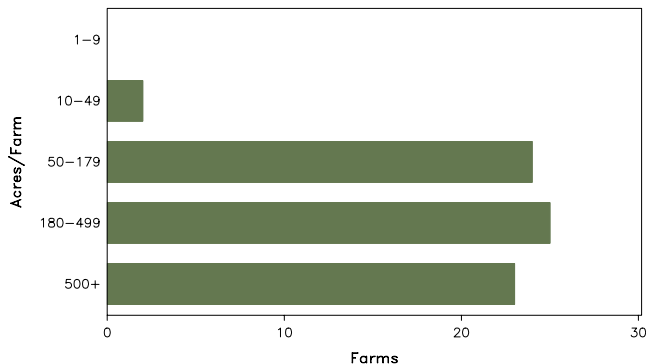

2007 CENSUS OF AGRICULTURE

Greeley County – Kansas

Farms with Women Principal Operators Compared with All Farms

	Women Principal Operators	All Farms
Number of Farms	74	303
Land in Farms	47,402 acres	492,945 acres
Average Size of Farm	641 acres	1,627 acres
Market Value of Products Sold	\$4,592,000	\$115,410,000
Crop Sales	\$4,592,000	\$64,552,000
Livestock Sales	-	\$50,858,000
Average Per Farm	\$62,056	\$380,891
Government Payments	\$861,000	\$5,850,000
Average Per Farm Receiving Payments	\$11,637	\$20,744

See footnotes on reverse page.

Farms with Women Principal Operators

Farms by Size

Farms by Economic Size

2007 CENSUS OF AGRICULTURE

Greeley County – Kansas Farms with Women Principal Operators

Selected Highlights

Item	Farms	Quantity
MARKET VALUE OF AGRICULTURAL PRODUCTS SOLD (\$1,000)		
Total value of agricultural products sold	74	4,592
Value of crops including nursery and greenhouse	24	4,592
Value of livestock, poultry, and their products	-	-
VALUE OF SALES BY COMMODITY GROUP (\$1,000)		
Grains, oilseeds, dry beans, and dry peas	24	4,592
Tobacco	-	-
Cotton and cottonseed	-	-
Vegetables, melons, potatoes and sweet potatoes	-	-
Fruits, tree nuts, and berries	-	-
Nursery, greenhouse, floriculture, and sod	-	-
Cut Christmas trees and short rotation woody crops	-	-
Other crops and hay	-	-
Poultry and eggs	-	-
Cattle and calves	-	-
Milk and other dairy products from cows	-	-
Hogs and pigs	-	-
Sheep, goats, and their products	-	-
Horses, ponies, mules, burros, and donkeys	-	-
Aquaculture	-	-
Other animals and other animal products	-	-
TOP CROP ITEMS (acres)		
Wheat for grain, all	20	12,353
Corn for grain	9	4,327
Sorghum for grain	4	796
Soybeans for beans	4	620
Sunflower seed, all	2	(D)
TOP LIVESTOCK INVENTORY ITEMS (number)		
Horses and ponies	2	(D)