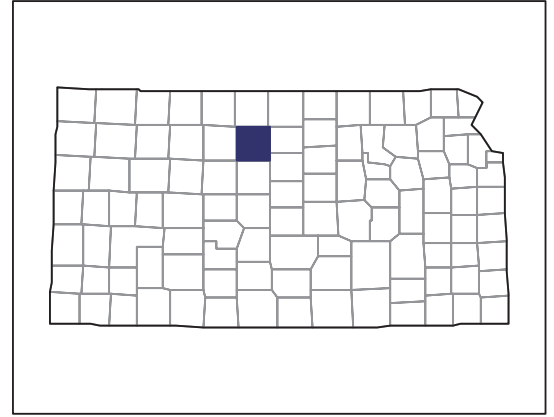

2007 CENSUS OF AGRICULTURE

Osborne County – Kansas

Farms with Women Principal Operators Compared with All Farms

Data are not available at this geographic level for farms with women principal operators.

United States Department of Agriculture
National Agricultural Statistics Service

www.agcensus.usda.gov

2007 CENSUS OF AGRICULTURE

Osborne County – Kansas

Farms with Spanish, Hispanic, or Latino Operators Compared with All Farms

Data are not available at this geographic level for farms with Spanish, Hispanic, or Latino operators.

United States Department of Agriculture
National Agricultural Statistics Service

www.agcensus.usda.gov

2007 CENSUS OF AGRICULTURE

Osborne County – Kansas

Farms with American Indian or Alaska Native Operators Compared with All Farms

2007 CENSUS OF AGRICULTURE

Osborne County – Kansas

Farms with White Operators Compared with All Farms

Data are not available at this geographic level for farms with White operators.

United States Department of Agriculture
National Agricultural Statistics Service