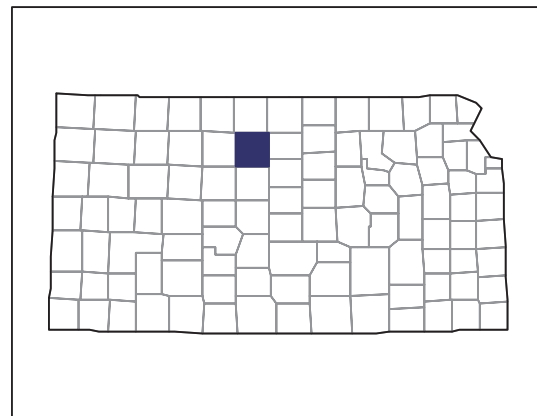

2007 CENSUS OF AGRICULTURE

Osborne County – Kansas

Farms with White Operators Compared with All Farms

Data are not available at this geographic level for farms with White operators.

United States Department of Agriculture
National Agricultural Statistics Service