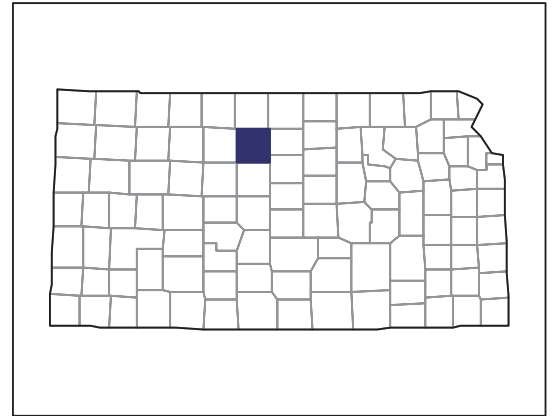

2007 CENSUS OF AGRICULTURE

Osborne County – Kansas

Farms with Women Principal Operators Compared with All Farms

Data are not available at this geographic level for farms with women principal operators.

United States Department of Agriculture
National Agricultural Statistics Service

www.agcensus.usda.gov

2007 CENSUS OF AGRICULTURE

Osborne County – Kansas

Farms with Spanish, Hispanic, or Latino Operators Compared with All Farms

Data are not available at this geographic level for farms with Spanish, Hispanic, or Latino operators.

United States Department of Agriculture
National Agricultural Statistics Service

www.agcensus.usda.gov

2007 CENSUS OF AGRICULTURE

Osborne County – Kansas

Farms with American Indian or Alaska Native Operators Compared with All Farms

2007 CENSUS OF AGRICULTURE

Osborne County – Kansas

Farms with White Operators Compared with All Farms

Data are not available at this geographic level for farms with White operators.

United States Department of Agriculture
National Agricultural Statistics Service