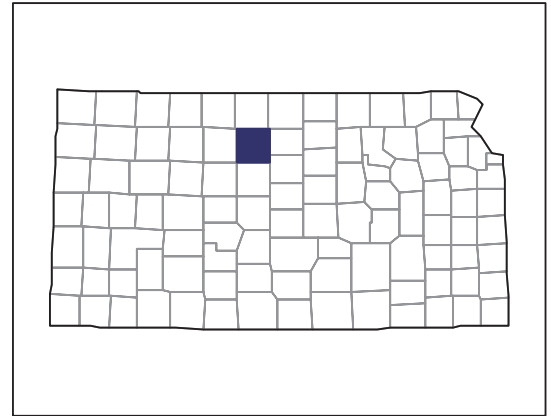

2007 CENSUS OF AGRICULTURE

Osborne County – Kansas

Farms with Native Hawaiian or Other Pacific Islander Operators Compared with All Farms

Data are not available at this geographic level for farms with Native Hawaiian or Other Pacific Islander operators.

United States Department of Agriculture
National Agricultural Statistics Service

www.agcensus.usda.gov