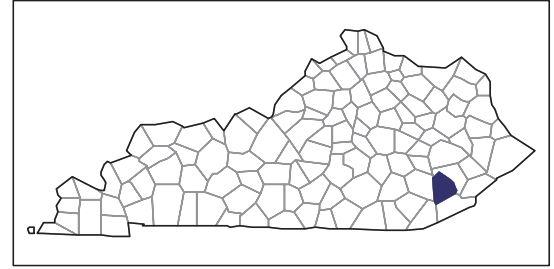

2007 CENSUS OF AGRICULTURE

Leslie County – Kentucky

Farms with Native Hawaiian or Other Pacific Islander Operators Compared with All Farms

Data are not available at this geographic level for farms with Native Hawaiian or Other Pacific Islander operators.

United States Department of Agriculture
National Agricultural Statistics Service

www.agcensus.usda.gov