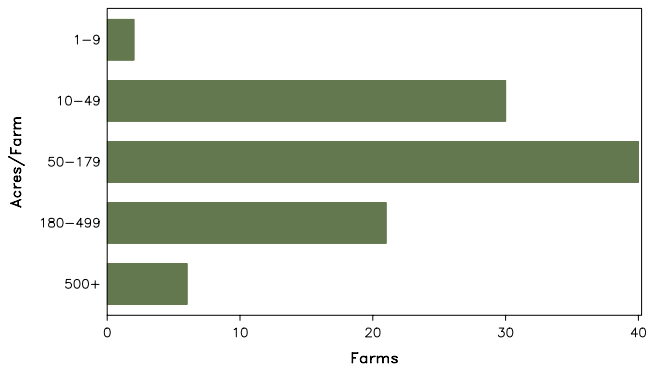

2007 CENSUS OF AGRICULTURE

Grundy County – Missouri

Farms with Women Principal Operators Compared with All Farms

	Women Principal Operators	All Farms
Number of Farms	99	798
Land in Farms	18,663 acres	231,995 acres
Average Size of Farm	189 acres	291 acres
Market Value of Products Sold	\$2,971,000	\$47,886,000
Crop Sales	\$2,076,000	\$31,071,000
Livestock Sales	\$895,000	\$16,815,000
Average Per Farm	\$30,010	\$60,007
Government Payments	\$538,000	\$4,283,000
Average Per Farm Receiving Payments	\$6,639	\$7,760

See footnotes on reverse page.

Farms with Women Principal Operators

Farms by Size

Farms by Economic Size

2007 CENSUS OF AGRICULTURE

Grundy County – Missouri Farms with Women Principal Operators

Selected Highlights

Item	Farms	Quantity
MARKET VALUE OF AGRICULTURAL PRODUCTS SOLD (\$1,000)		
Total value of agricultural products sold	99	2,971
Value of crops including nursery and greenhouse	34	2,076
Value of livestock, poultry, and their products	30	895
VALUE OF SALES BY COMMODITY GROUP (\$1,000)		
Grains, oilseeds, dry beans, and dry peas	15	(D)
Tobacco	-	-
Cotton and cottonseed	-	-
Vegetables, melons, potatoes and sweet potatoes	-	-
Fruits, tree nuts, and berries	-	-
Nursery, greenhouse, floriculture, and sod	-	-
Cut Christmas trees and short rotation woody crops	-	-
Other crops and hay	22	(D)
Poultry and eggs	5	2
Cattle and calves	14	(D)
Milk and other dairy products from cows	-	-
Hogs and pigs	1	(D)
Sheep, goats, and their products	-	-
Horses, ponies, mules, burros, and donkeys	13	36
Aquaculture	-	-
Other animals and other animal products	-	-
TOP CROP ITEMS (acres)		
Soybeans for beans	13	3,992
Corn for grain	9	1,678
Forage - land used for all hay and haylage, grass silage, and greenchop	26	1,486
Wheat for grain, all	4	350
Sorghum for grain	2	(D)
TOP LIVESTOCK INVENTORY ITEMS (number)		
Hogs and pigs	1	(D)
Cattle and calves	14	832
Layers	5	124
Horses and ponies	21	113
Goats, all	1	(D)