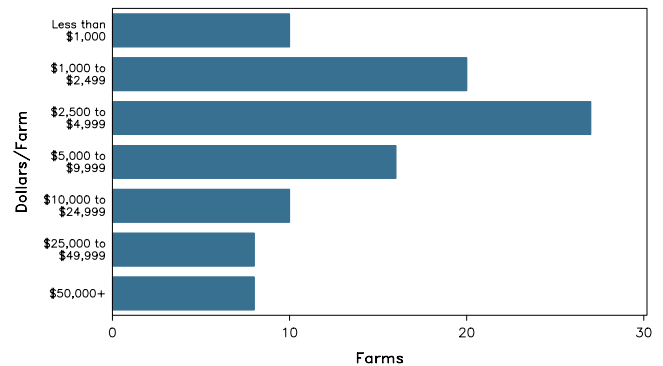

2007 CENSUS OF AGRICULTURE

Grundy County – Missouri

Farms with Women Principal Operators Compared with All Farms

	Women Principal Operators	All Farms
Number of Farms	99	798
Land in Farms	18,663 acres	231,995 acres
Average Size of Farm	189 acres	291 acres
Market Value of Products Sold	\$2,971,000	\$47,886,000
Crop Sales	\$2,076,000	\$31,071,000
Livestock Sales	\$895,000	\$16,815,000
Average Per Farm	\$30,010	\$60,007
Government Payments	\$538,000	\$4,283,000
Average Per Farm Receiving Payments	\$6,639	\$7,760

See footnotes on reverse page.

Farms with Women Principal Operators

Farms by Size

Farms by Economic Size

2007 CENSUS OF AGRICULTURE

Grundy County – Missouri Farms with Women Principal Operators

Selected Highlights

Item	Farms	Quantity
MARKET VALUE OF AGRICULTURAL PRODUCTS SOLD (\$1,000)		
Total value of agricultural products sold	99	2,971
Value of crops including nursery and greenhouse	34	2,076
Value of livestock, poultry, and their products	30	895
VALUE OF SALES BY COMMODITY GROUP (\$1,000)		
Grains, oilseeds, dry beans, and dry peas	15	(D)
Tobacco	-	-
Cotton and cottonseed	-	-
Vegetables, melons, potatoes and sweet potatoes	-	-
Fruits, tree nuts, and berries	-	-
Nursery, greenhouse, floriculture, and sod	-	-
Cut Christmas trees and short rotation woody crops	-	-
Other crops and hay	22	(D)
Poultry and eggs	5	2
Cattle and calves	14	(D)
Milk and other dairy products from cows	-	-
Hogs and pigs	1	(D)
Sheep, goats, and their products	-	-
Horses, ponies, mules, burros, and donkeys	13	36
Aquaculture	-	-
Other animals and other animal products	-	-
TOP CROP ITEMS (acres)		
Soybeans for beans	13	3,992
Corn for grain	9	1,678
Forage - land used for all hay and haylage, grass silage, and greenchop	26	1,486
Wheat for grain, all	4	350
Sorghum for grain	2	(D)
TOP LIVESTOCK INVENTORY ITEMS (number)		
Hogs and pigs	1	(D)
Cattle and calves	14	832
Layers	5	124
Horses and ponies	21	113
Goats, all	1	(D)