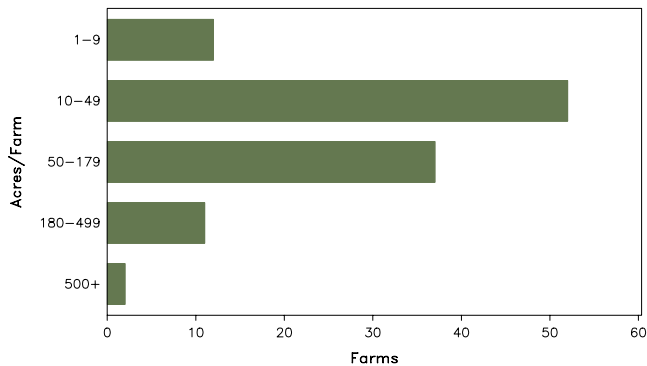

2007 CENSUS OF AGRICULTURE

Warren County – Missouri

Farms with Women Principal Operators Compared with All Farms

	Women Principal Operators	All Farms
Number of Farms	114	723
Land in Farms	9,665 acres	146,798 acres
Average Size of Farm	85 acres	203 acres
Market Value of Products Sold	\$671,000	\$28,846,000
Crop Sales	\$403,000	\$18,134,000
Livestock Sales	\$268,000	\$10,712,000
Average Per Farm	\$5,884	\$39,898
Government Payments	\$103,000	\$1,586,000
Average Per Farm Receiving Payments	\$3,124	\$4,652

See footnotes on reverse page.

Farms with Women Principal Operators

Farms by Size

Farms by Economic Size

2007 CENSUS OF AGRICULTURE

Warren County – Missouri Farms with Women Principal Operators

Selected Highlights

Item	Farms	Quantity
MARKET VALUE OF AGRICULTURAL PRODUCTS SOLD (\$1,000)		
Total value of agricultural products sold	114	671
Value of crops including nursery and greenhouse	27	403
Value of livestock, poultry, and their products	35	268
VALUE OF SALES BY COMMODITY GROUP (\$1,000)		
Grains, oilseeds, dry beans, and dry peas	4	(D)
Tobacco	-	-
Cotton and cottonseed	-	-
Vegetables, melons, potatoes and sweet potatoes	-	-
Fruits, tree nuts, and berries	-	-
Nursery, greenhouse, floriculture, and sod	3	(D)
Cut Christmas trees and short rotation woody crops	-	-
Other crops and hay	23	(D)
Poultry and eggs	7	(D)
Cattle and calves	12	159
Milk and other dairy products from cows	-	-
Hogs and pigs	1	(D)
Sheep, goats, and their products	6	(D)
Horses, ponies, mules, burros, and donkeys	12	66
Aquaculture	-	-
Other animals and other animal products	7	21
TOP CROP ITEMS (acres)		
Forage - land used for all hay and haylage, grass silage, and greenchop	36	1,431
Soybeans for beans	3	196
Nursery stock	1	(D)
Corn for grain	1	(D)
Aquatic plants	1	(D)
TOP LIVESTOCK INVENTORY ITEMS (number)		
Cattle and calves	16	478
Horses and ponies	64	353
Layers	10	246
Sheep and lambs	6	84
Goats, all	8	83