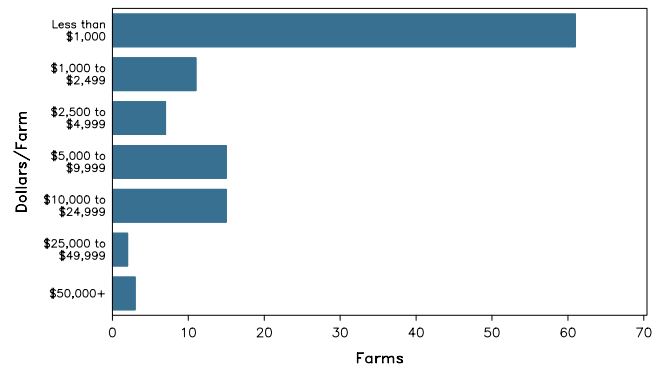

2007 CENSUS OF AGRICULTURE

Warren County – Missouri

Farms with Women Principal Operators Compared with All Farms

	Women Principal Operators	All Farms
Number of Farms	114	723
Land in Farms	9,665 acres	146,798 acres
Average Size of Farm	85 acres	203 acres
Market Value of Products Sold	\$671,000	\$28,846,000
Crop Sales	\$403,000	\$18,134,000
Livestock Sales	\$268,000	\$10,712,000
Average Per Farm	\$5,884	\$39,898
Government Payments	\$103,000	\$1,586,000
Average Per Farm Receiving Payments	\$3,124	\$4,652

See footnotes on reverse page.

Farms with Women Principal Operators

Farms by Size

Farms by Economic Size

2007 CENSUS OF AGRICULTURE

Warren County – Missouri Farms with Women Principal Operators

Selected Highlights

Item	Farms	Quantity
MARKET VALUE OF AGRICULTURAL PRODUCTS SOLD (\$1,000)		
Total value of agricultural products sold	114	671
Value of crops including nursery and greenhouse	27	403
Value of livestock, poultry, and their products	35	268
VALUE OF SALES BY COMMODITY GROUP (\$1,000)		
Grains, oilseeds, dry beans, and dry peas	4	(D)
Tobacco	-	-
Cotton and cottonseed	-	-
Vegetables, melons, potatoes and sweet potatoes	-	-
Fruits, tree nuts, and berries	-	-
Nursery, greenhouse, floriculture, and sod	3	(D)
Cut Christmas trees and short rotation woody crops	-	-
Other crops and hay	23	(D)
Poultry and eggs	7	(D)
Cattle and calves	12	159
Milk and other dairy products from cows	-	-
Hogs and pigs	1	(D)
Sheep, goats, and their products	6	(D)
Horses, ponies, mules, burros, and donkeys	12	66
Aquaculture	-	-
Other animals and other animal products	7	21
TOP CROP ITEMS (acres)		
Forage - land used for all hay and haylage, grass silage, and greenchop	36	1,431
Soybeans for beans	3	196
Nursery stock	1	(D)
Corn for grain	1	(D)
Aquatic plants	1	(D)
TOP LIVESTOCK INVENTORY ITEMS (number)		
Cattle and calves	16	478
Horses and ponies	64	353
Layers	10	246
Sheep and lambs	6	84
Goats, all	8	83