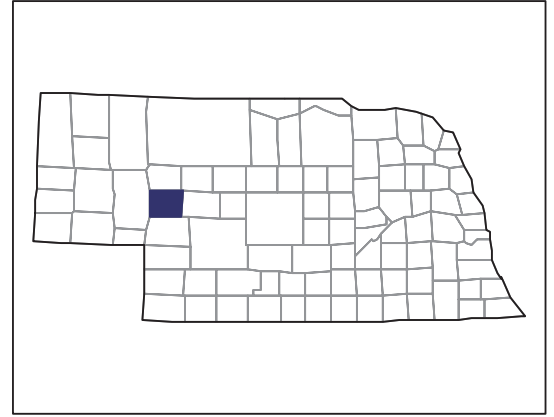

2007 CENSUS OF AGRICULTURE

Arthur County – Nebraska

Farms with Women Principal Operators Compared with All Farms

Data are not available at this geographic level for farms with women principal operators.

United States Department of Agriculture
National Agricultural Statistics Service

www.agcensus.usda.gov

2007 CENSUS OF AGRICULTURE

Arthur County – Nebraska

Farms with Spanish, Hispanic, or Latino Operators Compared with All Farms

Data are not available at this geographic level for farms with Spanish, Hispanic, or Latino operators.