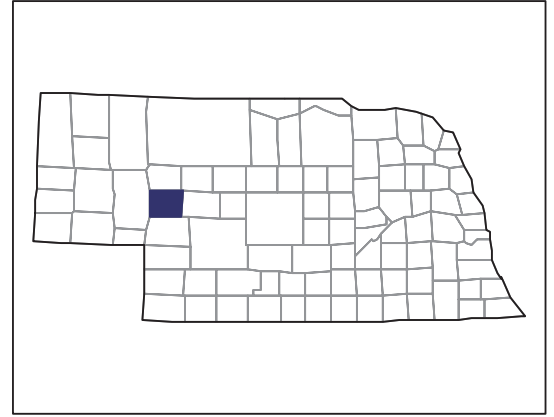

2007 CENSUS *OF* AGRICULTURE

Arthur County – Nebraska

Farms with Native Hawaiian or Other Pacific Islander Operators Compared with All Farms

Data are not available at this geographic level for farms with Native Hawaiian or Other Pacific Islander operators.

United States Department of Agriculture
National Agricultural Statistics Service

www.agcensus.usda.gov