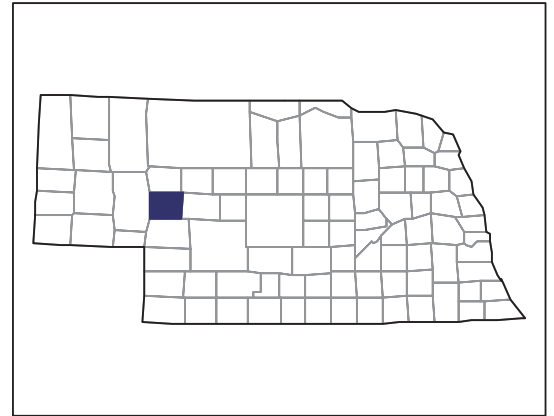

2007 CENSUS OF AGRICULTURE

Arthur County – Nebraska

Farms with Women Principal Operators Compared with All Farms

Data are not available at this geographic level for farms with women principal operators.

United States Department of Agriculture
National Agricultural Statistics Service

www.agcensus.usda.gov

2007 CENSUS OF AGRICULTURE

Arthur County – Nebraska

Farms with Spanish, Hispanic, or Latino Operators Compared with All Farms

Data are not available at this geographic level for farms with Spanish, Hispanic, or Latino operators.