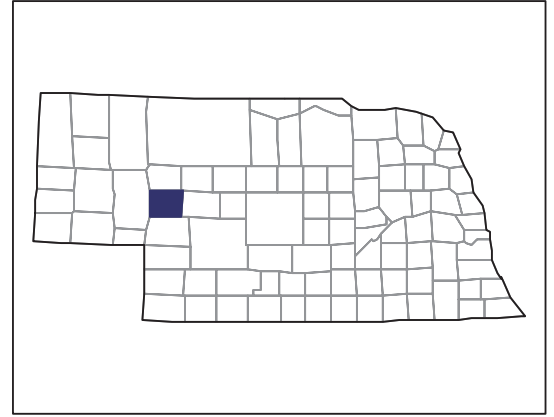

2007 CENSUS OF AGRICULTURE

Arthur County – Nebraska

Farms with Asian Operators
Compared with All Farms

Data are not available at this geographic level for farms with Asian operators.

United States Department of Agriculture
National Agricultural Statistics Service