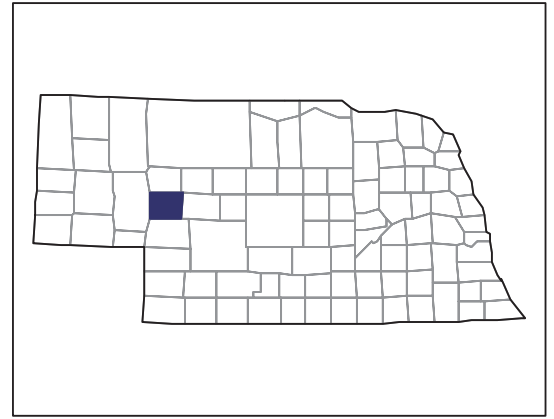

2007 CENSUS OF AGRICULTURE

Arthur County – Nebraska

Farms with Women Principal Operators Compared with All Farms

Data are not available at this geographic level for farms with women principal operators.

United States Department of Agriculture
National Agricultural Statistics Service

www.agcensus.usda.gov

2007 CENSUS OF AGRICULTURE

Arthur County – Nebraska

Farms with Spanish, Hispanic, or Latino Operators Compared with All Farms

Data are not available at this geographic level for farms with Spanish, Hispanic, or Latino operators.

United States Department of Agriculture
National Agricultural Statistics Service

www.agcensus.usda.gov

2007 CENSUS OF AGRICULTURE

Arthur County – Nebraska

Farms with American Indian or Alaska Native Operators Compared with All Farms