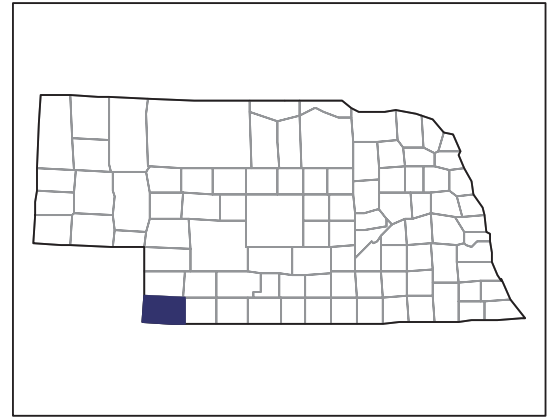

2007 CENSUS OF AGRICULTURE

Dundy County – Nebraska

Farms with Women Principal Operators Compared with All Farms

Data are not available at this geographic level for farms with women principal operators.

United States Department of Agriculture
National Agricultural Statistics Service

www.agcensus.usda.gov

2007 CENSUS OF AGRICULTURE

Dundy County – Nebraska

Farms with Spanish, Hispanic, or Latino Operators Compared with All Farms

Data are not available at this geographic level for farms with Spanish, Hispanic, or Latino operators.

United States Department of Agriculture
National Agricultural Statistics Service

www.agcensus.usda.gov

2007 CENSUS OF AGRICULTURE

Dundy County – Nebraska

Farms with American Indian or Alaska Native Operators Compared with All Farms

2007 CENSUS OF AGRICULTURE

Dundy County – Nebraska

Farms with White Operators
Compared with All Farms

Data are not available at this geographic level for farms with White operators.

United States Department of Agriculture
National Agricultural Statistics Service