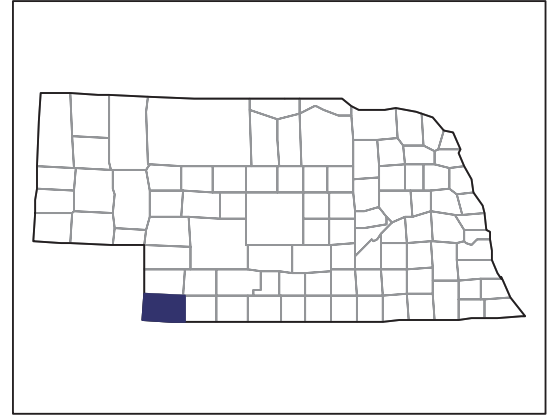

2007 CENSUS OF AGRICULTURE

Dundy County – Nebraska

Farms with Women Principal Operators Compared with All Farms

Data are not available at this geographic level for farms with women principal operators.

United States Department of Agriculture
National Agricultural Statistics Service

www.agcensus.usda.gov

2007 CENSUS OF AGRICULTURE

Dundy County – Nebraska

Farms with Spanish, Hispanic, or Latino Operators Compared with All Farms

Data are not available at this geographic level for farms with Spanish, Hispanic, or Latino operators.

United States Department of Agriculture
National Agricultural Statistics Service

www.agcensus.usda.gov

2007 CENSUS OF AGRICULTURE

Dundy County – Nebraska

Farms with American Indian or Alaska Native Operators Compared with All Farms

2007 CENSUS OF AGRICULTURE

Dundy County – Nebraska

Farms with White Operators
Compared with All Farms

Data are not available at this geographic level for farms with White operators.

United States Department of Agriculture
National Agricultural Statistics Service