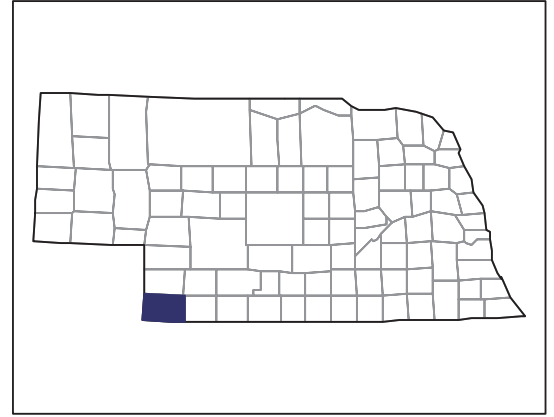

2007 CENSUS OF AGRICULTURE

Dundy County – Nebraska

Farms with Native Hawaiian or Other Pacific Islander Operators Compared with All Farms

Data are not available at this geographic level for farms with Native Hawaiian or Other Pacific Islander operators.

United States Department of Agriculture
National Agricultural Statistics Service

www.agcensus.usda.gov