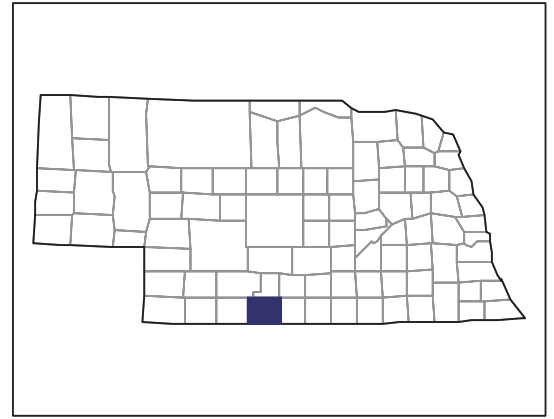

2007 CENSUS OF AGRICULTURE

Furnas County – Nebraska

Farms with Women Principal Operators Compared with All Farms

Data are not available at this geographic level for farms with women principal operators.

United States Department of Agriculture
National Agricultural Statistics Service

www.agcensus.usda.gov

2007 CENSUS OF AGRICULTURE

Furnas County – Nebraska

Farms with Spanish, Hispanic, or Latino Operators Compared with All Farms

Data are not available at this geographic level for farms with Spanish, Hispanic, or Latino operators.

United States Department of Agriculture
National Agricultural Statistics Service

www.agcensus.usda.gov

2007 CENSUS OF AGRICULTURE

Furnas County – Nebraska

Farms with American Indian or Alaska Native Operators Compared with All Farms

2007 CENSUS OF AGRICULTURE

Furnas County – Nebraska

**Farms with White Operators
Compared with All Farms**

Data are not available at this geographic level for farms with White operators.

United States Department of Agriculture
National Agricultural Statistics Service