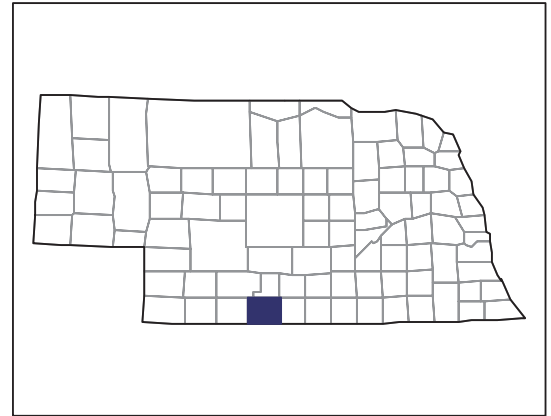

2007 CENSUS OF AGRICULTURE

Furnas County – Nebraska

Farms with Native Hawaiian or Other Pacific Islander Operators Compared with All Farms

Data are not available at this geographic level for farms with Native Hawaiian or Other Pacific Islander operators.

United States Department of Agriculture
National Agricultural Statistics Service

www.agcensus.usda.gov