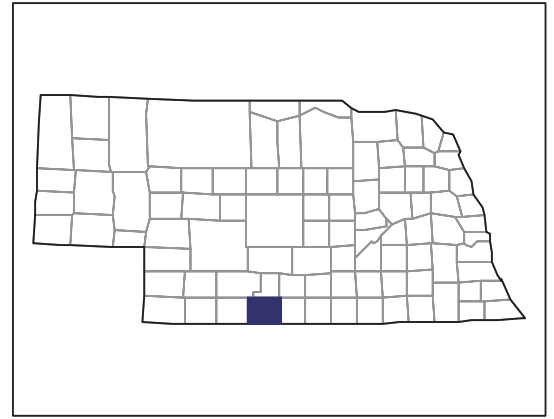

2007 CENSUS OF AGRICULTURE

Furnas County – Nebraska

**Farms with Asian Operators
Compared with All Farms**

Data are not available at this geographic level for farms with Asian operators.

United States Department of Agriculture
National Agricultural Statistics Service

www.agcensus.usda.gov

2007 CENSUS OF AGRICULTURE

Furnas County – Nebraska

Farms with Black or African American Operators Compared with All Farms

Data are not available at this geographic level for farms with Black or African American operators.