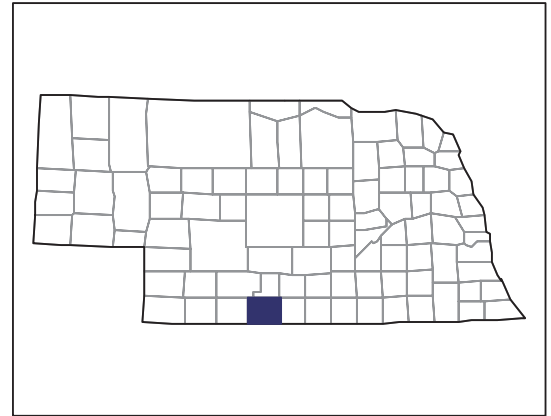

2007 CENSUS OF AGRICULTURE

Furnas County – Nebraska

Farms with Women Principal Operators Compared with All Farms

Data are not available at this geographic level for farms with women principal operators.

United States Department of Agriculture
National Agricultural Statistics Service

www.agcensus.usda.gov

2007 CENSUS OF AGRICULTURE

Furnas County – Nebraska

Farms with Spanish, Hispanic, or Latino Operators Compared with All Farms

Data are not available at this geographic level for farms with Spanish, Hispanic, or Latino operators.

United States Department of Agriculture
National Agricultural Statistics Service

www.agcensus.usda.gov

2007 CENSUS OF AGRICULTURE

Furnas County – Nebraska

Farms with American Indian or Alaska Native Operators Compared with All Farms

2007 CENSUS OF AGRICULTURE

Furnas County – Nebraska

**Farms with White Operators
Compared with All Farms**

Data are not available at this geographic level for farms with White operators.

United States Department of Agriculture
National Agricultural Statistics Service