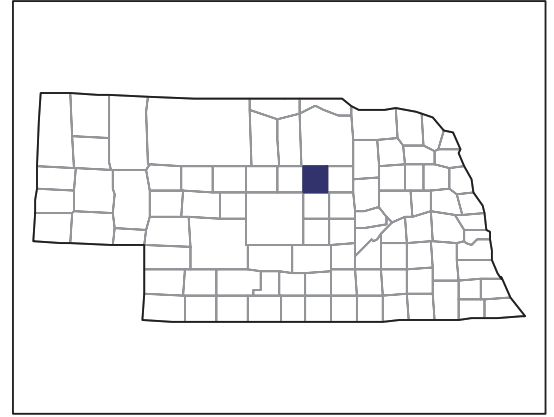

Garfield County – Nebraska

Farms with Black or African American Operators Compared with All Farms

Data are not available at this geographic level for farms with Black or African American operators.

United States Department of Agriculture
National Agricultural Statistics Service