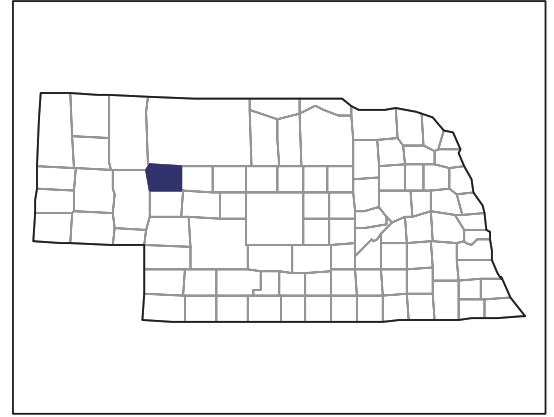

2007 CENSUS OF AGRICULTURE

Grant County – Nebraska

Farms with Native Hawaiian or Other Pacific Islander Operators Compared with All Farms

Data are not available at this geographic level for farms with Native Hawaiian or Other Pacific Islander operators.

United States Department of Agriculture
National Agricultural Statistics Service

www.agcensus.usda.gov