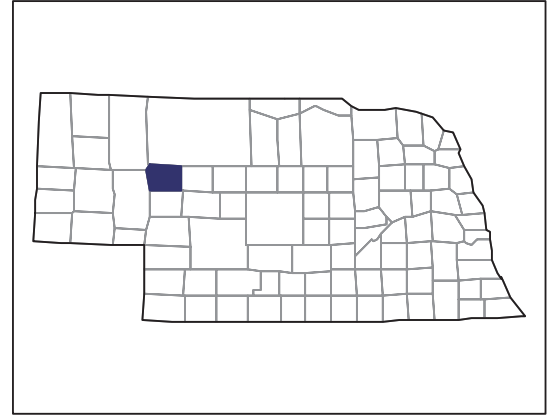

2007 CENSUS OF AGRICULTURE

Grant County – Nebraska

Farms with Women Principal Operators Compared with All Farms

Data are not available at this geographic level for farms with women principal operators.

United States Department of Agriculture
National Agricultural Statistics Service

www.agcensus.usda.gov

2007 CENSUS OF AGRICULTURE

Grant County – Nebraska

Farms with Spanish, Hispanic, or Latino Operators Compared with All Farms

Data are not available at this geographic level for farms with Spanish, Hispanic, or Latino operators.

United States Department of Agriculture
National Agricultural Statistics Service

www.agcensus.usda.gov

2007 CENSUS OF AGRICULTURE

Grant County – Nebraska

Farms with American Indian or Alaska Native Operators Compared with All Farms