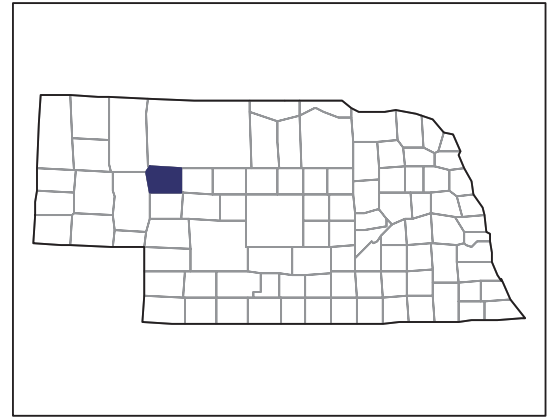

2007 CENSUS OF AGRICULTURE

Grant County – Nebraska

Farms with Women Principal Operators Compared with All Farms

Data are not available at this geographic level for farms with women principal operators.

United States Department of Agriculture
National Agricultural Statistics Service

www.agcensus.usda.gov

2007 CENSUS OF AGRICULTURE

Grant County – Nebraska

Farms with Spanish, Hispanic, or Latino Operators Compared with All Farms

Data are not available at this geographic level for farms with Spanish, Hispanic, or Latino operators.

United States Department of Agriculture
National Agricultural Statistics Service

www.agcensus.usda.gov

2007 CENSUS OF AGRICULTURE

Grant County – Nebraska

Farms with American Indian or Alaska Native Operators Compared with All Farms