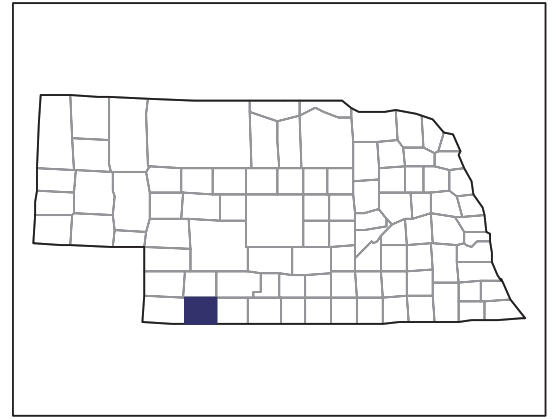

Hitchcock County – Nebraska

Farms with Black or African American Operators Compared with All Farms

Data are not available at this geographic level for farms with Black or African American operators.

United States Department of Agriculture
National Agricultural Statistics Service