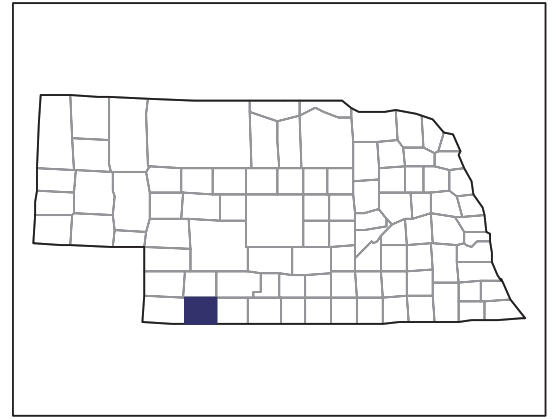

2007 CENSUS OF AGRICULTURE

Hitchcock County – Nebraska

Farms with Women Principal Operators Compared with All Farms

Data are not available at this geographic level for farms with women principal operators.

United States Department of Agriculture
National Agricultural Statistics Service

www.agcensus.usda.gov

2007 CENSUS OF AGRICULTURE

Hitchcock County – Nebraska

Farms with Spanish, Hispanic, or Latino Operators Compared with All Farms

2007 CENSUS OF AGRICULTURE

Hitchcock County – Nebraska

Farms with American Indian or Alaska Native Operators Compared with All Farms

Data are not available at this geographic level for farms with American Indian or Alaska Native operators.

United States Department of Agriculture
National Agricultural Statistics Service

www.agcensus.usda.gov

2007 CENSUS OF AGRICULTURE

Hitchcock County – Nebraska

Farms with White Operators Compared with All Farms