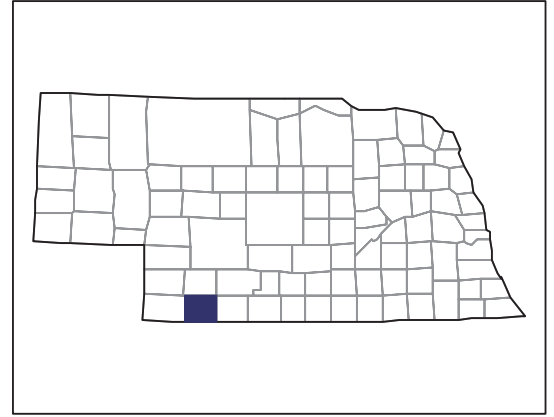

Hitchcock County – Nebraska

Farms with Black or African American Operators Compared with All Farms

Data are not available at this geographic level for farms with Black or African American operators.

United States Department of Agriculture
National Agricultural Statistics Service

www.agcensus.usda.gov

2007 CENSUS OF AGRICULTURE

Hitchcock County – Nebraska

Farms with Native Hawaiian or Other Pacific Islander Operators Compared with All Farms

Data are not available at this geographic level for farms with Native Hawaiian or Other Pacific Islander operators.