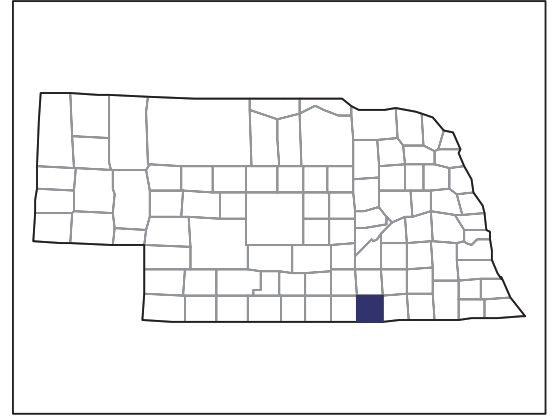

2007 CENSUS OF AGRICULTURE

Nuckolls County – Nebraska

Farms with Native Hawaiian or Other Pacific Islander Operators Compared with All Farms

Data are not available at this geographic level for farms with Native Hawaiian or Other Pacific Islander operators.

United States Department of Agriculture
National Agricultural Statistics Service

www.agcensus.usda.gov