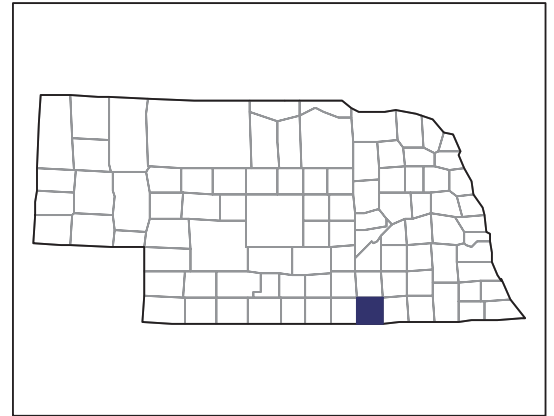

United States Department of Agriculture
National Agricultural Statistics Service

www.agcensus.usda.gov

2007 CENSUS OF AGRICULTURE

Nuckolls County – Nebraska

Farms with Asian Operators Compared with All Farms

Nuckolls County – Nebraska

Farms with Black or African American Operators Compared with All Farms

Data are not available at this geographic level for farms with Black or African American operators.

United States Department of Agriculture
National Agricultural Statistics Service