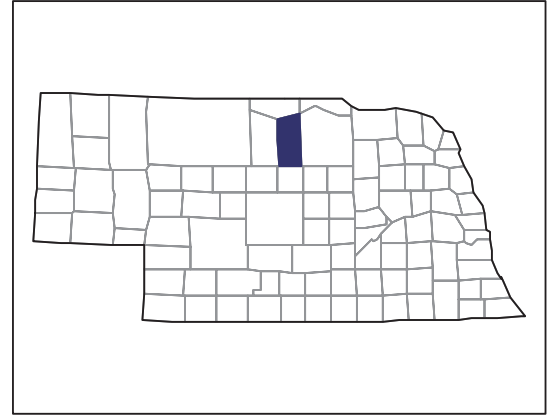

2007 CENSUS OF AGRICULTURE

Rock County – Nebraska

Farms with Native Hawaiian or Other Pacific Islander Operators Compared with All Farms

Data are not available at this geographic level for farms with Native Hawaiian or Other Pacific Islander operators.

United States Department of Agriculture
National Agricultural Statistics Service

www.agcensus.usda.gov