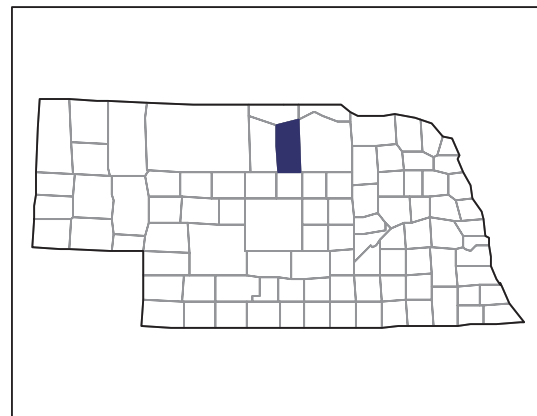

2007 CENSUS OF AGRICULTURE

Rock County – Nebraska

Farms with White Operators Compared with All Farms

Data are not available at this geographic level for farms with White operators.

United States Department of Agriculture
National Agricultural Statistics Service