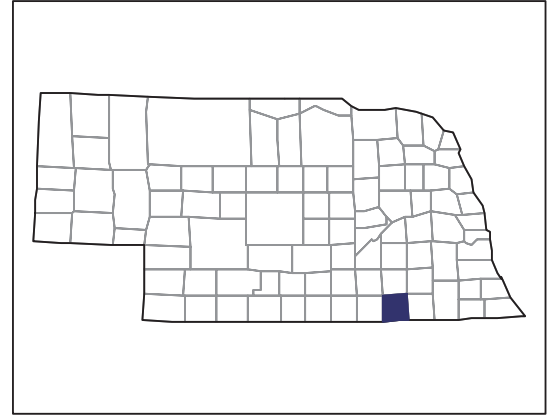

United States Department of Agriculture
National Agricultural Statistics Service

www.agcensus.usda.gov

2007 CENSUS OF AGRICULTURE

Thayer County – Nebraska

Farms with American Indian or Alaska Native Operators Compared with All Farms

2007 CENSUS OF AGRICULTURE

Thayer County – Nebraska

**Farms with Asian Operators
Compared with All Farms**

Data are not available at this geographic level for farms with Asian operators.

United States Department of Agriculture
National Agricultural Statistics Service