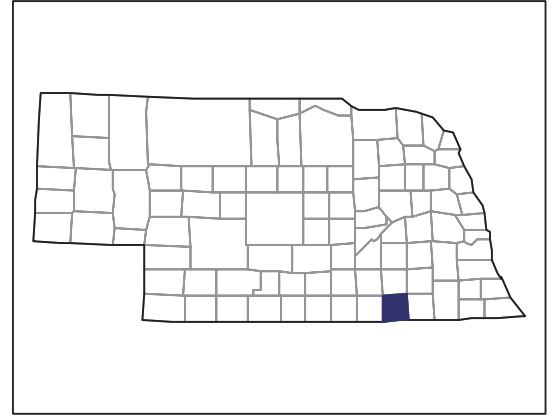

2007 CENSUS OF AGRICULTURE

Thayer County – Nebraska

Farms with White Operators Compared with All Farms

Data are not available at this geographic level for farms with White operators.

United States Department of Agriculture
National Agricultural Statistics Service