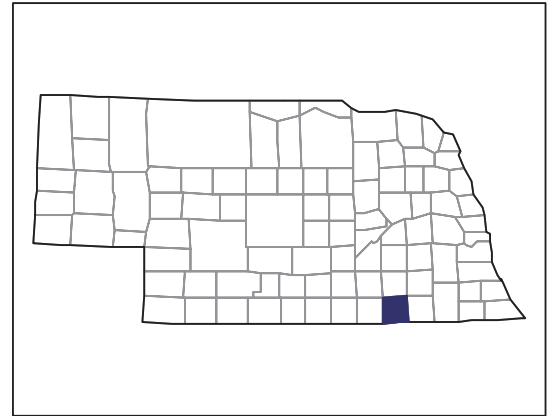

2007 CENSUS OF AGRICULTURE

Thayer County – Nebraska

Farms with Native Hawaiian or Other Pacific Islander Operators Compared with All Farms

Data are not available at this geographic level for farms with Native Hawaiian or Other Pacific Islander operators.

United States Department of Agriculture
National Agricultural Statistics Service

www.agcensus.usda.gov