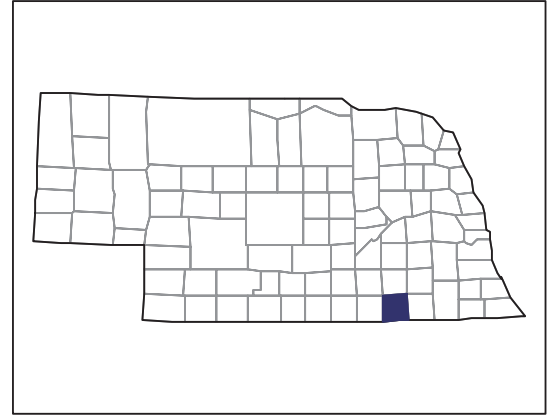

2007 CENSUS OF AGRICULTURE

Thayer County – Nebraska

Farms with Women Principal Operators Compared with All Farms

Data are not available at this geographic level for farms with women principal operators.

United States Department of Agriculture
National Agricultural Statistics Service

www.agcensus.usda.gov

2007 CENSUS OF AGRICULTURE

Thayer County – Nebraska

Farms with Spanish, Hispanic, or Latino Operators Compared with All Farms

Data are not available at this geographic level for farms with Spanish, Hispanic, or Latino operators.

United States Department of Agriculture
National Agricultural Statistics Service

www.agcensus.usda.gov

2007 CENSUS OF AGRICULTURE

Thayer County – Nebraska

Farms with American Indian or Alaska Native Operators Compared with All Farms

2007 CENSUS OF AGRICULTURE

Thayer County – Nebraska

Farms with White Operators Compared with All Farms

Data are not available at this geographic level for farms with White operators.

United States Department of Agriculture
National Agricultural Statistics Service