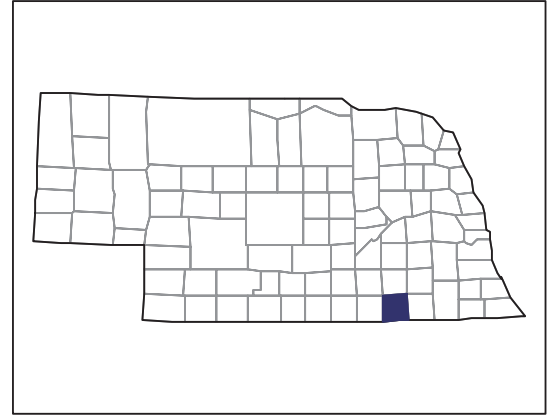

2007 CENSUS OF AGRICULTURE

Thayer County – Nebraska

**Farms with Asian Operators
Compared with All Farms**

Data are not available at this geographic level for farms with Asian operators.

United States Department of Agriculture
National Agricultural Statistics Service

www.agcensus.usda.gov

2007 CENSUS OF AGRICULTURE

Thayer County – Nebraska

Farms with Black or African American Operators Compared with All Farms

Data are not available at this geographic level for farms with Black or African American operators.