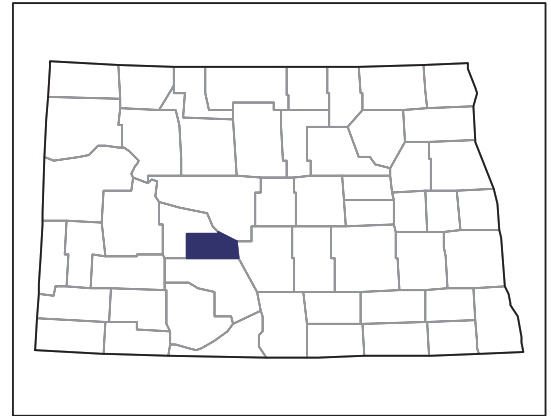

2007 CENSUS *OF* AGRICULTURE

Oliver County – North Dakota

Farms with Native Hawaiian or Other Pacific Islander Operators Compared with All Farms

Data are not available at this geographic level for farms with Native Hawaiian or Other Pacific Islander operators.

United States Department of Agriculture
National Agricultural Statistics Service

www.agcensus.usda.gov