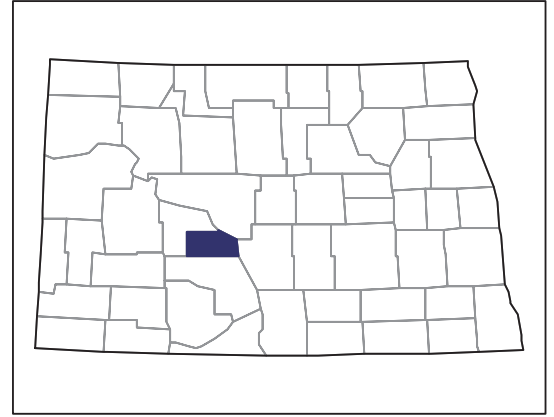

Oliver County – North Dakota

Farms with Black or African American Operators Compared with All Farms

Data are not available at this geographic level for farms with Black or African American operators.

United States Department of Agriculture
National Agricultural Statistics Service