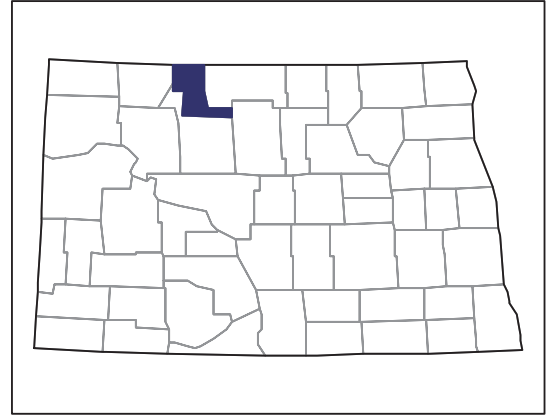

2007 CENSUS *OF* AGRICULTURE

Renville County – North Dakota

**Farms with Asian Operators
Compared with All Farms**

Data are not available at this geographic level for farms with Asian operators.

United States Department of Agriculture
National Agricultural Statistics Service

www.agcensus.usda.gov