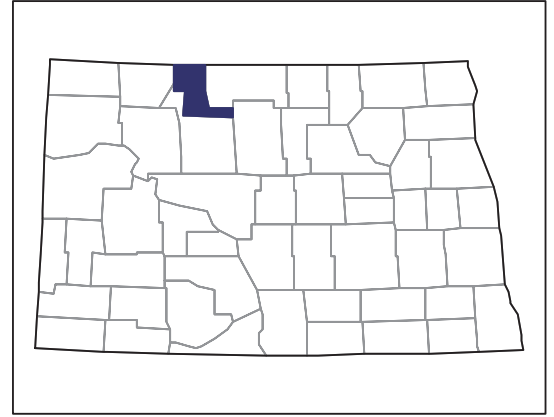

2007 CENSUS OF AGRICULTURE

Renville County – North Dakota

Farms with Native Hawaiian or Other Pacific Islander Operators Compared with All Farms

Data are not available at this geographic level for farms with Native Hawaiian or Other Pacific Islander operators.

United States Department of Agriculture
National Agricultural Statistics Service

www.agcensus.usda.gov