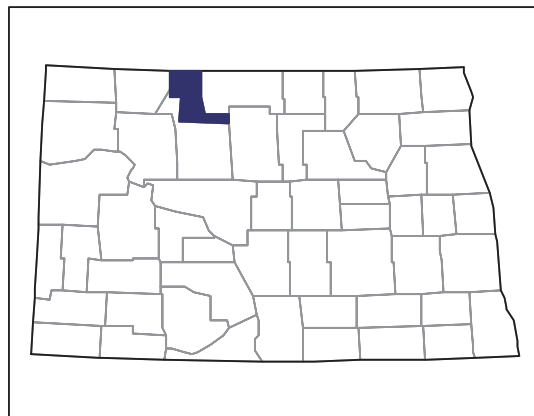

2007 CENSUS OF AGRICULTURE

Renville County – North Dakota

Farms with White Operators Compared with All Farms

Data are not available at this geographic level for farms with White operators.

United States Department of Agriculture
National Agricultural Statistics Service

www.agcensus.usda.gov