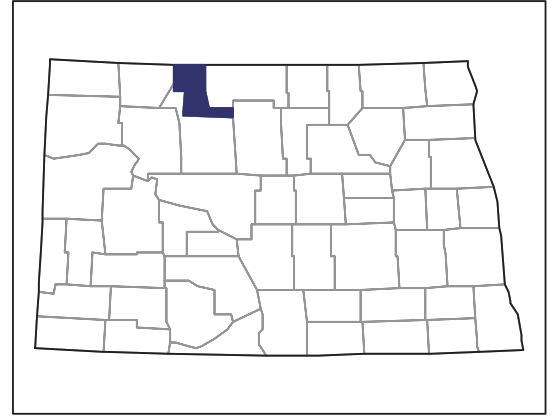

2007 CENSUS OF AGRICULTURE

Renville County – North Dakota

Farms with American Indian or Alaska Native Operators Compared with All Farms

Data are not available at this geographic level for farms with American Indian or Alaska Native operators.