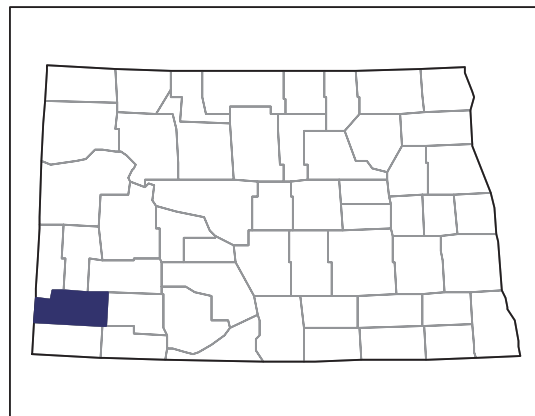

2007 CENSUS *OF* AGRICULTURE

Slope County – North Dakota

**Farms with White Operators
Compared with All Farms**

Data are not available at this geographic level for farms with White operators.

United States Department of Agriculture
National Agricultural Statistics Service

www.agcensus.usda.gov