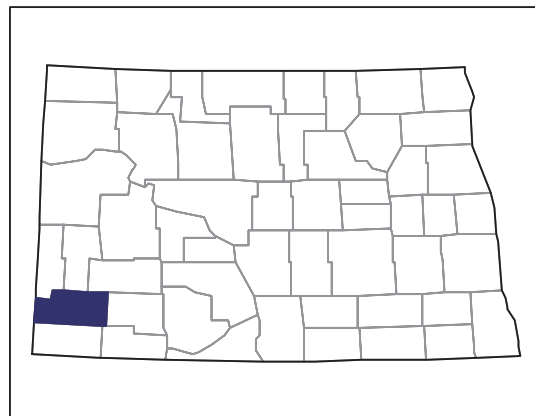

2007 CENSUS OF AGRICULTURE

Slope County – North Dakota

Farms with Asian Operators
Compared with All Farms

Data are not available at this geographic level for farms with Asian operators.

United States Department of Agriculture
National Agricultural Statistics Service

www.agcensus.usda.gov