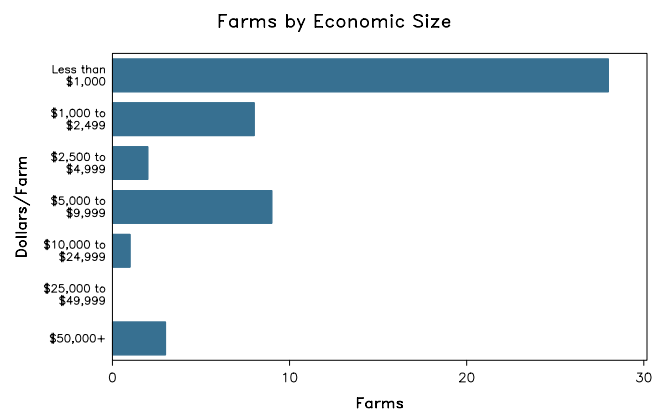

2007 CENSUS OF AGRICULTURE

Elk County – Pennsylvania

Farms with Women Principal Operators Compared with All Farms

	Women Principal Operators	All Farms
Number of Farms	51	376
Land in Farms	3,984 acres	33,258 acres
Average Size of Farm	78 acres	88 acres
Market Value of Products Sold	\$363,000	\$3,717,000
Crop Sales	\$317,000	\$1,391,000
Livestock Sales	\$46,000	\$2,327,000
Average Per Farm	\$7,108	\$9,886
Government Payments	(D)	\$63,000
Average Per Farm Receiving Payments	(D)	\$1,967

See footnotes on reverse page.

Farms with Women Principal Operators

2007 CENSUS OF AGRICULTURE

Elk County – Pennsylvania Farms with Women Principal Operators

Selected Highlights

Item	Farms	Quantity
MARKET VALUE OF AGRICULTURAL PRODUCTS SOLD (\$1,000)		
Total value of agricultural products sold	51	363
Value of crops including nursery and greenhouse	18	317
Value of livestock, poultry, and their products	12	46
VALUE OF SALES BY COMMODITY GROUP (\$1,000)		
Grains, oilseeds, dry beans, and dry peas	1	(D)
Tobacco	-	-
Cotton and cottonseed	-	-
Vegetables, melons, potatoes and sweet potatoes	1	(D)
Fruits, tree nuts, and berries	-	-
Nursery, greenhouse, floriculture, and sod	4	(D)
Cut Christmas trees and short rotation woody crops	-	-
Other crops and hay	13	(D)
Poultry and eggs	2	(D)
Cattle and calves	3	(D)
Milk and other dairy products from cows	-	-
Hogs and pigs	3	7
Sheep, goats, and their products	-	-
Horses, ponies, mules, burros, and donkeys	4	(D)
Aquaculture	-	-
Other animals and other animal products	5	13
TOP CROP ITEMS (acres)		
Forage - land used for all hay and haylage, grass silage, and greenchop	17	664
Oats for grain	4	15
Corn for grain	3	9
Vegetables harvested for sale	1	(D)
Sweet corn	1	(D)
TOP LIVESTOCK INVENTORY ITEMS (number)		
Cattle and calves	13	247
Pheasants	3	120
Quail	3	120
Layers	5	104
Horses and ponies	25	102