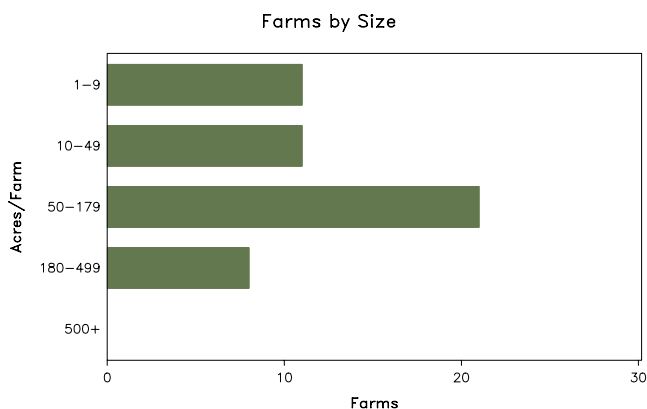

2007 CENSUS OF AGRICULTURE

Elk County – Pennsylvania

Farms with Women Principal Operators Compared with All Farms

	Women Principal Operators	All Farms
Number of Farms	51	376
Land in Farms	3,984 acres	33,258 acres
Average Size of Farm	78 acres	88 acres
Market Value of Products Sold	\$363,000	\$3,717,000
Crop Sales	\$317,000	\$1,391,000
Livestock Sales	\$46,000	\$2,327,000
Average Per Farm	\$7,108	\$9,886
Government Payments	(D)	\$63,000
Average Per Farm Receiving Payments	(D)	\$1,967

See footnotes on reverse page.

Farms with Women Principal Operators

2007 CENSUS OF AGRICULTURE

Elk County – Pennsylvania Farms with Women Principal Operators

Selected Highlights

Item	Farms	Quantity
MARKET VALUE OF AGRICULTURAL PRODUCTS SOLD (\$1,000)		
Total value of agricultural products sold	51	363
Value of crops including nursery and greenhouse	18	317
Value of livestock, poultry, and their products	12	46
VALUE OF SALES BY COMMODITY GROUP (\$1,000)		
Grains, oilseeds, dry beans, and dry peas	1	(D)
Tobacco	-	-
Cotton and cottonseed	-	-
Vegetables, melons, potatoes and sweet potatoes	1	(D)
Fruits, tree nuts, and berries	-	-
Nursery, greenhouse, floriculture, and sod	4	(D)
Cut Christmas trees and short rotation woody crops	-	-
Other crops and hay	13	(D)
Poultry and eggs	2	(D)
Cattle and calves	3	(D)
Milk and other dairy products from cows	-	-
Hogs and pigs	3	7
Sheep, goats, and their products	-	-
Horses, ponies, mules, burros, and donkeys	4	(D)
Aquaculture	-	-
Other animals and other animal products	5	13
TOP CROP ITEMS (acres)		
Forage - land used for all hay and haylage, grass silage, and greenchop	17	664
Oats for grain	4	15
Corn for grain	3	9
Vegetables harvested for sale	1	(D)
Sweet corn	1	(D)
TOP LIVESTOCK INVENTORY ITEMS (number)		
Cattle and calves	13	247
Pheasants	3	120
Quail	3	120
Layers	5	104
Horses and ponies	25	102