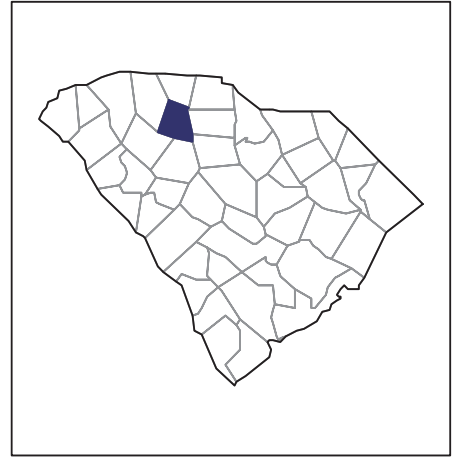

Union County – South Carolina

**Farms with Black or African American
Operators Compared with All Farms**

Data are not available at this geographic level for farms with Black or African American operators.