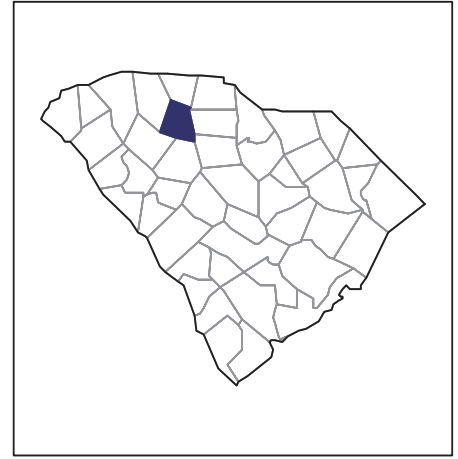

2007 CENSUS OF AGRICULTURE

Union County – South Carolina

Farms with Native Hawaiian or Other Pacific Islander Operators Compared with All Farms

Data are not available at this geographic level for farms with Native Hawaiian or Other Pacific Islander operators.

United States Department of Agriculture
National Agricultural Statistics Service

www.agcensus.usda.gov