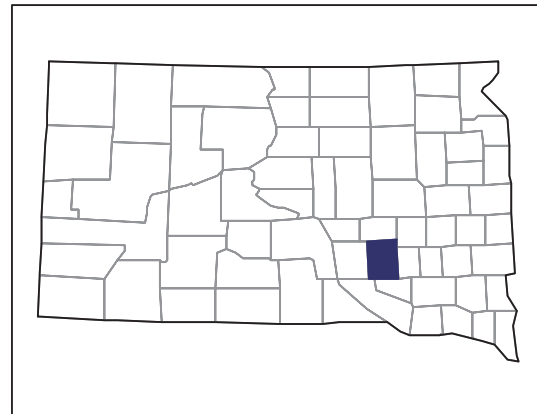

2007 CENSUS OF AGRICULTURE

Aurora County – South Dakota

**Farms with Asian Operators
Compared with All Farms**

Data are not available at this geographic level for farms with Asian operators.

United States Department of Agriculture
National Agricultural Statistics Service

www.agcensus.usda.gov