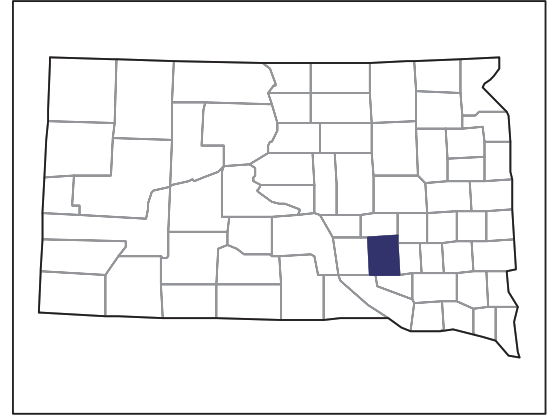

2007 CENSUS OF AGRICULTURE

Aurora County – South Dakota

Farms with Native Hawaiian or Other Pacific Islander Operators Compared with All Farms

Data are not available at this geographic level for farms with Native Hawaiian or Other Pacific Islander operators.

United States Department of Agriculture
National Agricultural Statistics Service

www.agcensus.usda.gov