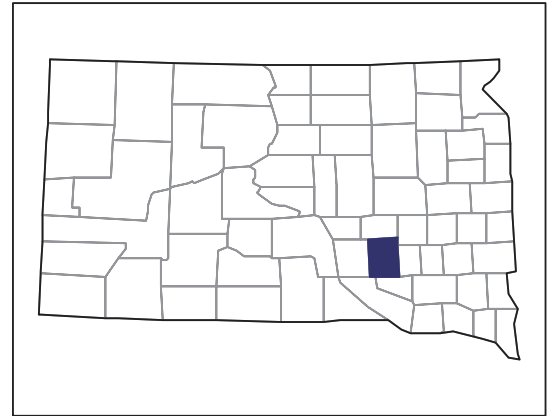

Aurora County – South Dakota

Farms with Black or African American Operators Compared with All Farms

Data are not available at this geographic level for farms with Black or African American operators.

United States Department of Agriculture
National Agricultural Statistics Service