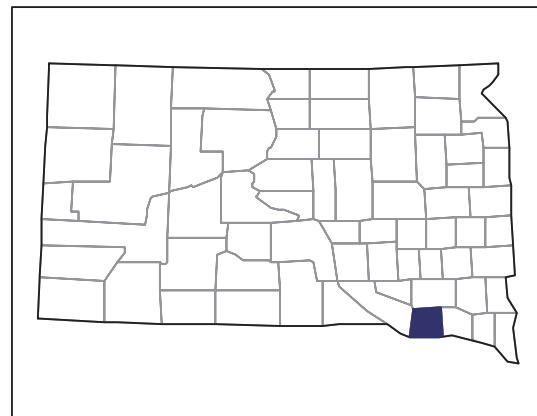

Bon Homme County – South Dakota

Farms with Black or African American Operators Compared with All Farms

Data are not available at this geographic level for farms with Black or African American operators.