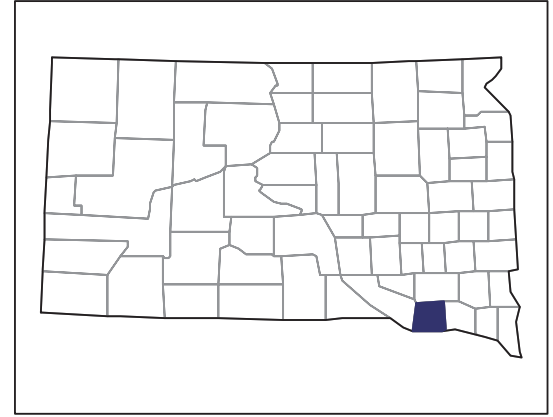

2007 CENSUS OF AGRICULTURE

Bon Homme County – South Dakota

Farms with Native Hawaiian or Other Pacific Islander Operators Compared with All Farms

Data are not available at this geographic level for farms with Native Hawaiian or Other Pacific Islander operators.

United States Department of Agriculture
National Agricultural Statistics Service

www.agcensus.usda.gov