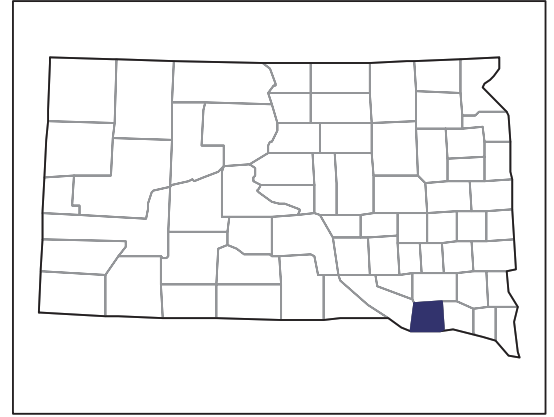

2007 CENSUS OF AGRICULTURE

Bon Homme County – South Dakota

**Farms with White Operators
Compared with All Farms**

Data are not available at this geographic level for farms with White operators.

United States Department of Agriculture
National Agricultural Statistics Service