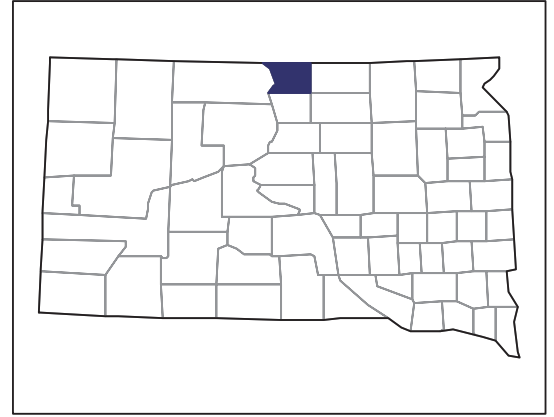

2007 CENSUS *OF* AGRICULTURE

Campbell County – South Dakota

Farms with Native Hawaiian or Other Pacific Islander Operators Compared with All Farms

Data are not available at this geographic level for farms with Native Hawaiian or Other Pacific Islander operators.

United States Department of Agriculture
National Agricultural Statistics Service

www.agcensus.usda.gov