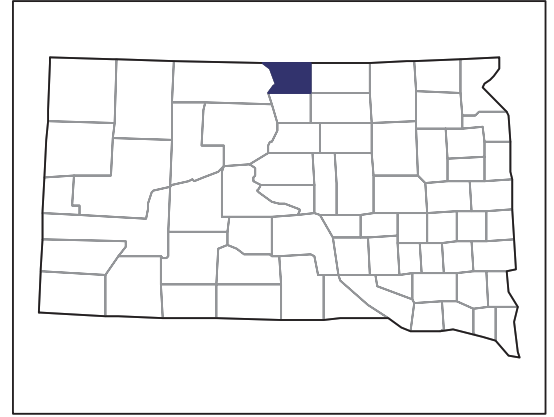

2007 CENSUS OF AGRICULTURE

Campbell County – South Dakota

**Farms with White Operators
Compared with All Farms**

Data are not available at this geographic level for farms with White operators.

United States Department of Agriculture
National Agricultural Statistics Service