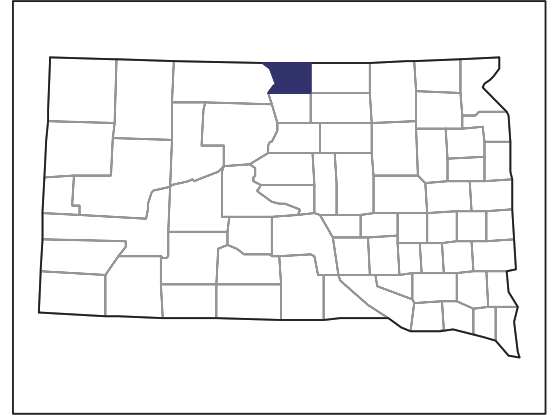

Campbell County – South Dakota

**Farms with Black or African American
Operators Compared with All Farms**

Data are not available at this geographic level for farms with Black or African American operators.