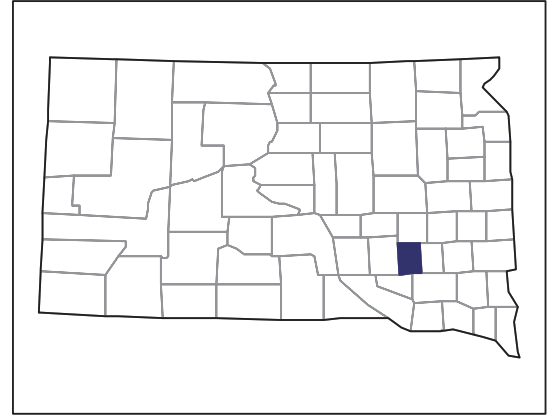

2007 CENSUS OF AGRICULTURE

Davison County – South Dakota

Farms with Native Hawaiian or Other Pacific Islander Operators Compared with All Farms

Data are not available at this geographic level for farms with Native Hawaiian or Other Pacific Islander operators.

United States Department of Agriculture
National Agricultural Statistics Service

www.agcensus.usda.gov