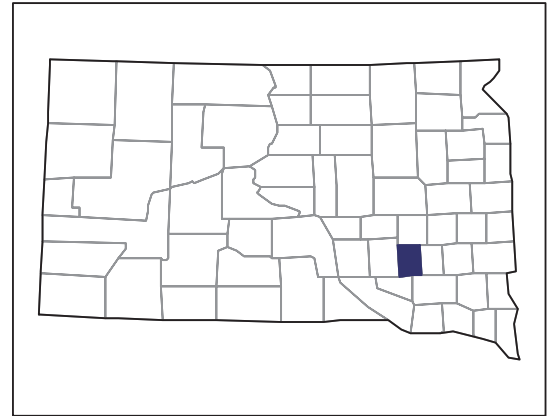

Davison County – South Dakota

Farms with Black or African American Operators Compared with All Farms

Data are not available at this geographic level for farms with Black or African American operators.

United States Department of Agriculture
National Agricultural Statistics Service