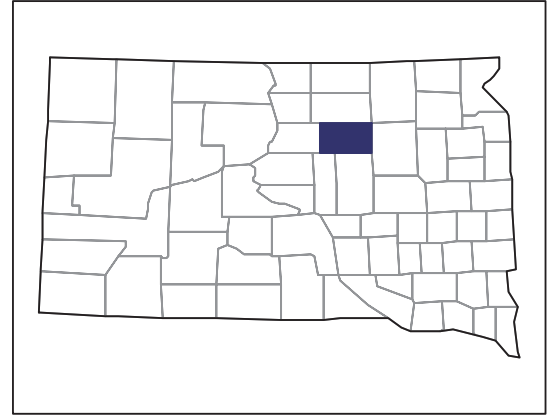

Faulk County – South Dakota

Farms with Black or African American Operators Compared with All Farms

Data are not available at this geographic level for farms with Black or African American operators.

United States Department of Agriculture
National Agricultural Statistics Service