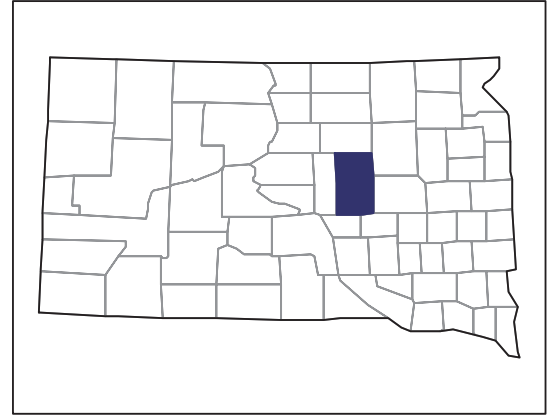

2007 CENSUS OF AGRICULTURE

Hand County – South Dakota

Farms with Native Hawaiian or Other Pacific Islander Operators Compared with All Farms

Data are not available at this geographic level for farms with Native Hawaiian or Other Pacific Islander operators.

United States Department of Agriculture
National Agricultural Statistics Service

www.agcensus.usda.gov