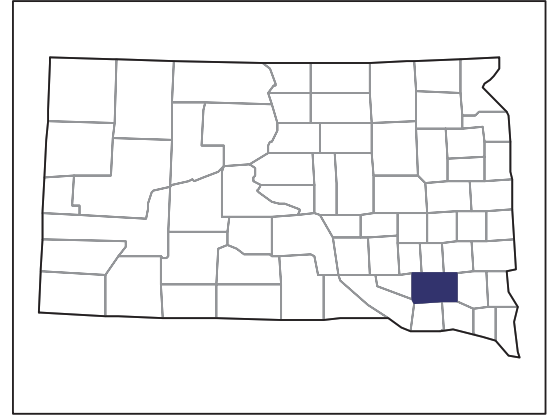

Hutchinson County – South Dakota

Farms with Black or African American Operators Compared with All Farms

Data are not available at this geographic level for farms with Black or African American operators.