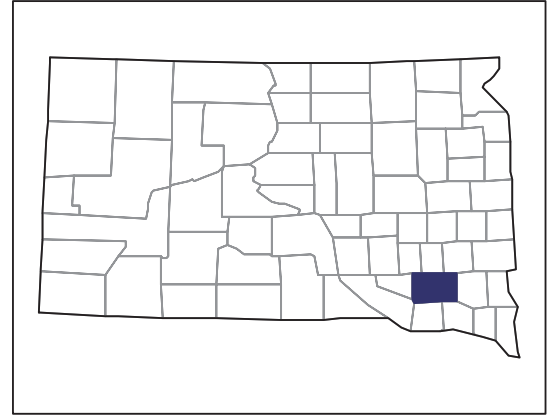

2007 CENSUS OF AGRICULTURE

Hutchinson County – South Dakota

Farms with White Operators
Compared with All Farms

Data are not available at this geographic level for farms with White operators.

United States Department of Agriculture
National Agricultural Statistics Service