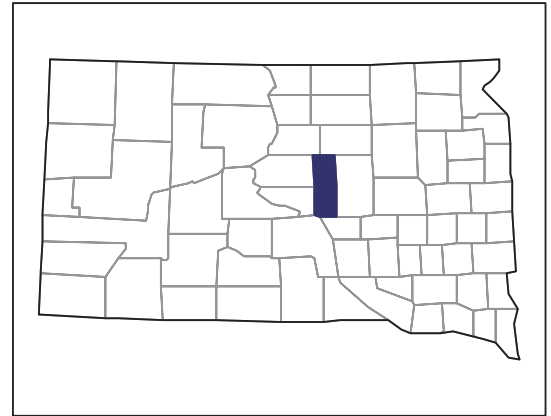

2007 CENSUS OF AGRICULTURE

Hyde County – South Dakota

Farms with Native Hawaiian or Other Pacific Islander Operators Compared with All Farms

Data are not available at this geographic level for farms with Native Hawaiian or Other Pacific Islander operators.

United States Department of Agriculture
National Agricultural Statistics Service

www.agcensus.usda.gov