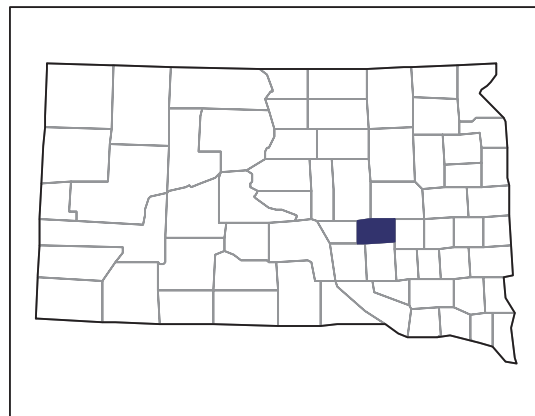

Jerauld County – South Dakota

Farms with Black or African American Operators Compared with All Farms

Data are not available at this geographic level for farms with Black or African American operators.

United States Department of Agriculture
National Agricultural Statistics Service