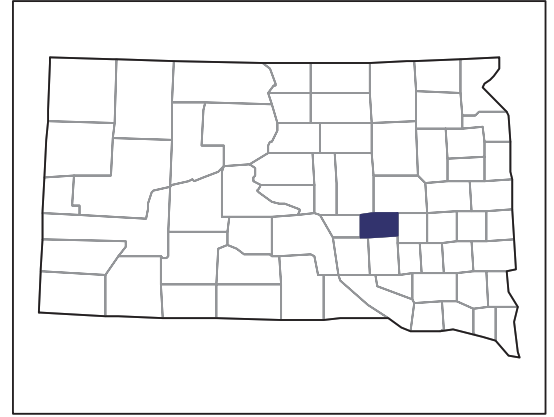

2007 CENSUS OF AGRICULTURE

Jerauld County – South Dakota

Farms with Native Hawaiian or Other Pacific Islander Operators Compared with All Farms

Data are not available at this geographic level for farms with Native Hawaiian or Other Pacific Islander operators.

United States Department of Agriculture
National Agricultural Statistics Service

www.agcensus.usda.gov