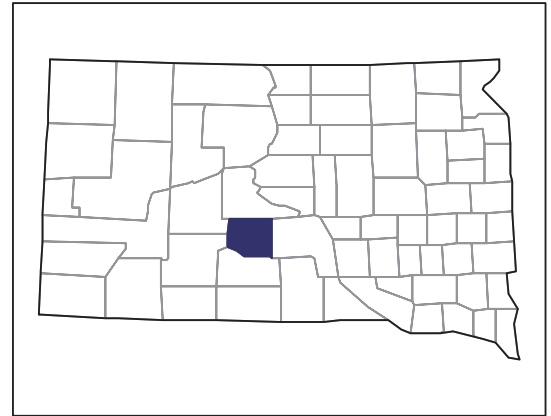

Jones County – South Dakota

Farms with Black or African American Operators Compared with All Farms

Data are not available at this geographic level for farms with Black or African American operators.

United States Department of Agriculture
National Agricultural Statistics Service