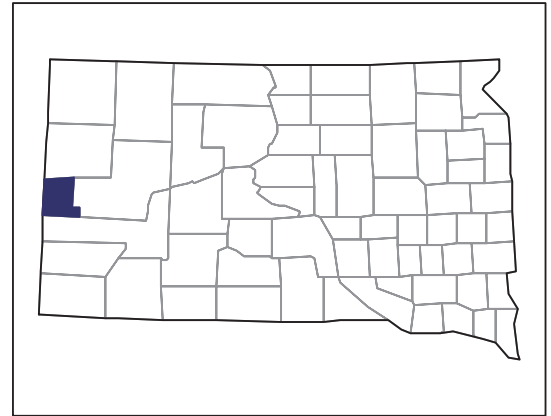

2007 CENSUS OF AGRICULTURE

Lawrence County – South Dakota

Farms with Native Hawaiian or Other Pacific Islander Operators Compared with All Farms

Data are not available at this geographic level for farms with Native Hawaiian or Other Pacific Islander operators.

United States Department of Agriculture
National Agricultural Statistics Service

www.agcensus.usda.gov