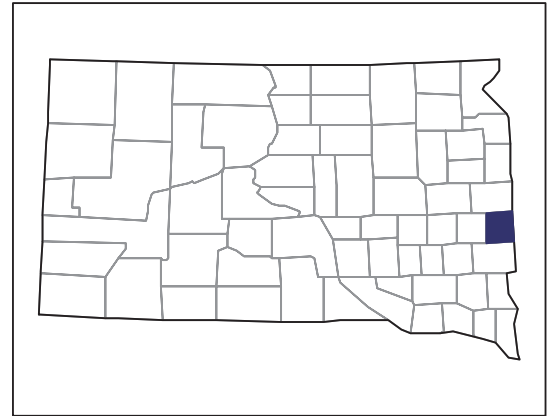

2007 CENSUS OF AGRICULTURE

Moody County – South Dakota

Farms with Native Hawaiian or Other Pacific Islander Operators Compared with All Farms

Data are not available at this geographic level for farms with Native Hawaiian or Other Pacific Islander operators.

United States Department of Agriculture
National Agricultural Statistics Service

www.agcensus.usda.gov