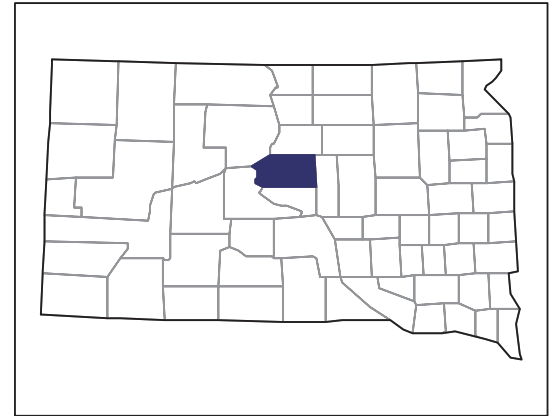

2007 CENSUS OF AGRICULTURE

Sully County – South Dakota

Farms with Native Hawaiian or Other Pacific Islander Operators Compared with All Farms

Data are not available at this geographic level for farms with Native Hawaiian or Other Pacific Islander operators.

United States Department of Agriculture
National Agricultural Statistics Service

www.agcensus.usda.gov