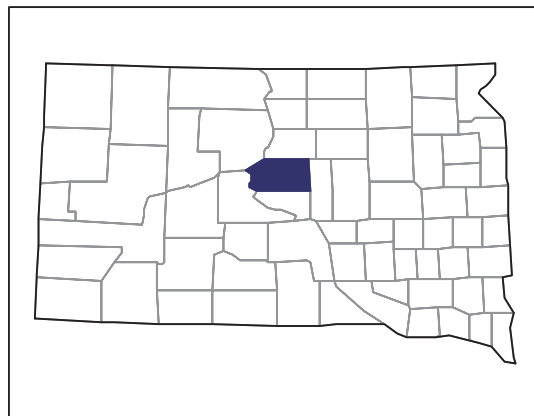

Sully County – South Dakota

Farms with Black or African American Operators Compared with All Farms

Data are not available at this geographic level for farms with Black or African American operators.

United States Department of Agriculture
National Agricultural Statistics Service