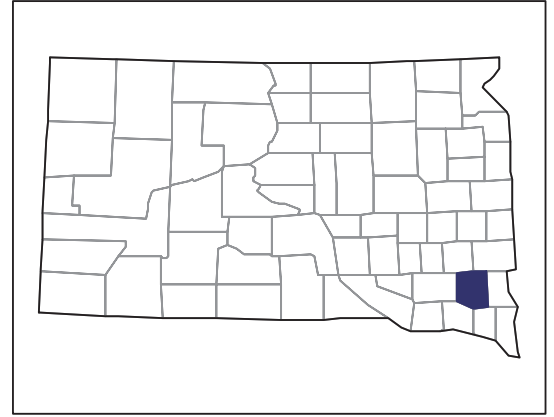

2007 CENSUS OF AGRICULTURE

Turner County – South Dakota

Farms with Native Hawaiian or Other Pacific Islander Operators Compared with All Farms

Data are not available at this geographic level for farms with Native Hawaiian or Other Pacific Islander operators.

United States Department of Agriculture
National Agricultural Statistics Service

www.agcensus.usda.gov