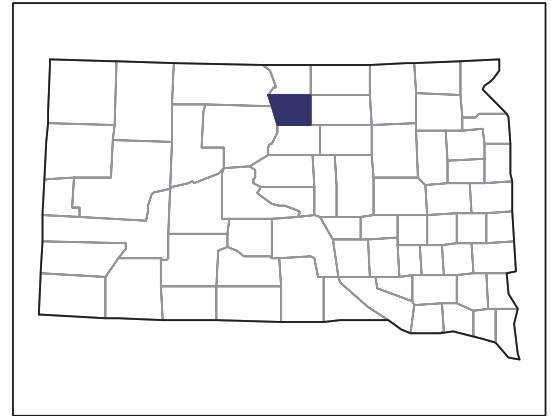

Walworth County – South Dakota

Farms with Black or African American Operators Compared with All Farms

Data are not available at this geographic level for farms with Black or African American operators.

United States Department of Agriculture
National Agricultural Statistics Service