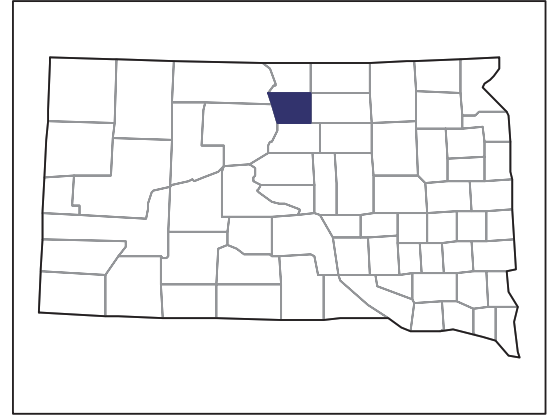

2007 CENSUS *OF* AGRICULTURE

Walworth County – South Dakota

Farms with Native Hawaiian or Other Pacific Islander Operators Compared with All Farms

Data are not available at this geographic level for farms with Native Hawaiian or Other Pacific Islander operators.

United States Department of Agriculture
National Agricultural Statistics Service

www.agcensus.usda.gov