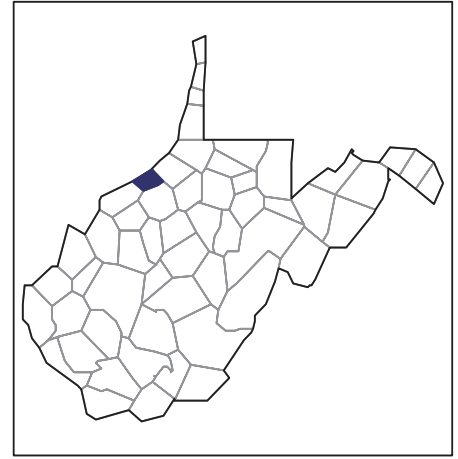

2007 CENSUS OF AGRICULTURE

Pleasants County – West Virginia

Farms with American Indian or Alaska Native Operators Compared with All Farms

Data are not available at this geographic level for farms with American Indian or Alaska Native operators.

United States Department of Agriculture
National Agricultural Statistics Service

www.agcensus.usda.gov