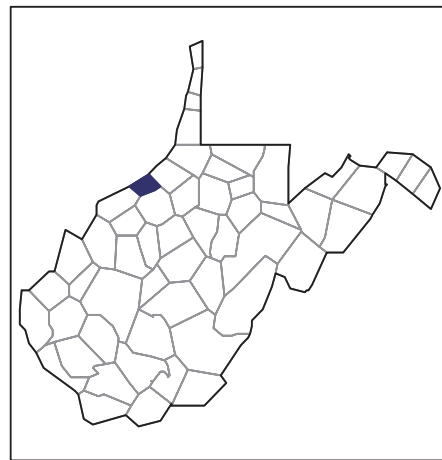

2007 CENSUS *OF* AGRICULTURE

Pleasants County – West Virginia

**Farms with Asian Operators
Compared with All Farms**

Data are not available at this geographic level for farms with Asian operators.

United States Department of Agriculture
National Agricultural Statistics Service

www.agcensus.usda.gov