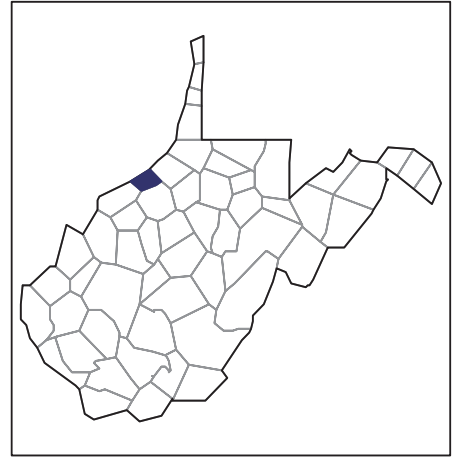

2007 CENSUS OF AGRICULTURE

Pleasants County – West Virginia

Farms with Women Principal Operators Compared with All Farms

Data are not available at this geographic level for farms with women principal operators.

2007 CENSUS OF AGRICULTURE

Pleasants County – West Virginia

Farms with White Operators Compared with All Farms

Data are not available at this geographic level for farms with White operators.

United States Department of Agriculture
National Agricultural Statistics Service