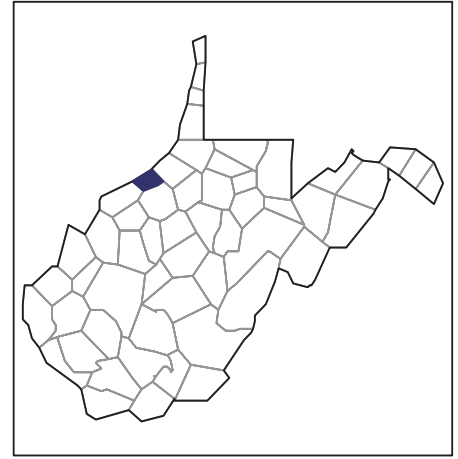

2007 CENSUS OF AGRICULTURE

Pleasants County – West Virginia

Farms with Native Hawaiian or Other Pacific Islander Operators Compared with All Farms

Data are not available at this geographic level for farms with Native Hawaiian or Other Pacific Islander operators.

United States Department of Agriculture
National Agricultural Statistics Service

www.agcensus.usda.gov