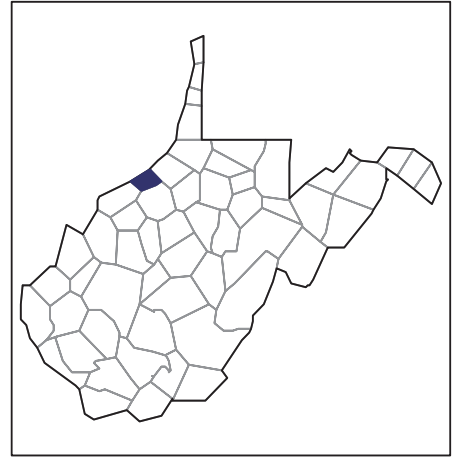

Pleasants County – West Virginia

Farms with Black or African American Operators Compared with All Farms

Data are not available at this geographic level for farms with Black or African American operators.