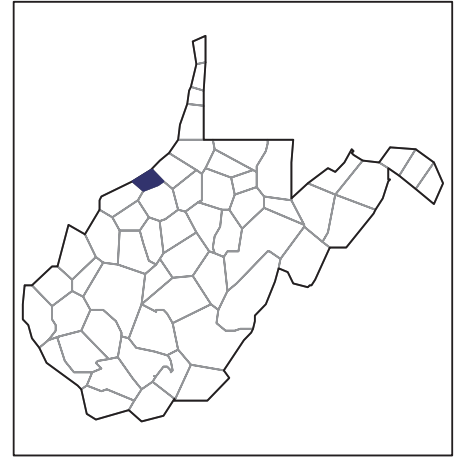

2007 CENSUS OF AGRICULTURE

Pleasants County – West Virginia

Farms with Spanish, Hispanic, or Latino Operators Compared with All Farms

Data are not available at this geographic level for farms with Spanish, Hispanic, or Latino operators.

United States Department of Agriculture
National Agricultural Statistics Service

www.agcensus.usda.gov