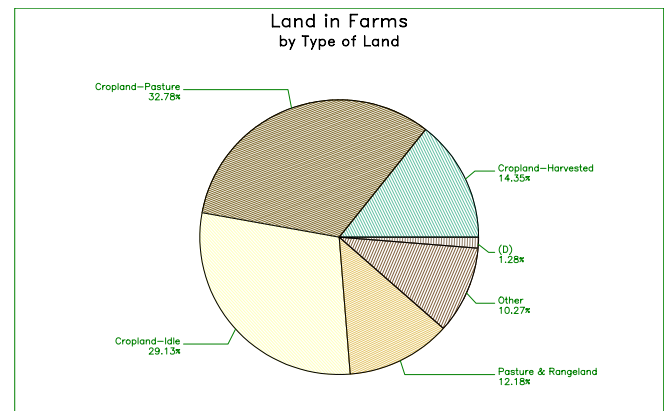

2007 CENSUS OF AGRICULTURE

Municipio Profile

Aguada, Puerto Rico

	2007	2002	% change
Number of Farms	307	247	+ 24
Land in Farms	5,716 cuerdas	3,557 cuerdas	+ 61
Average Size of Farm	19 cuerdas	14 cuerdas	+ 29
Market Value of Production	\$1,908,237	\$2,705,866	- 29
Crop Sales \$1,419,785 (74 percent)			
Livestock Sales \$488,452 (26 percent)			
Average Per Farm	\$6,216	\$10,955	- 43
Government Payments	\$107,029	\$401,305	- 73

2007 CENSUS OF AGRICULTURE

Municipio Profile

Aguada, Puerto Rico

Ranked items among the 78 Puerto Rico municipios

Item	Quantity	Rank	Universe ¹
MARKET VALUE OF AGRICULTURAL PRODUCTS SOLD (\$)			
Total value of agricultural products sold	1,908,237	53	77
Value of crops including nursery and greenhouse	1,419,785	40	77
Value of livestock, poultry, and their products	488,452	57	75
VALUE OF SALES BY COMMODITY GROUP (\$)			
Horticulture specialties	298,725	37	66
Plantains	533,420	24	76
Coffee	43,484	27	59
Vegetables or melons	(D)	(D)	68
Fruit	(D)	(D)	73
Bananas	7,125	45	71
Root crops or tubers	(D)	(D)	69
Grains	24,838	16	72
Grasses and other crops	(-)	(-)	48
Poultry and eggs	(D)	(D)	67
Cattle and calves	235,605	43	73
Milk products	(D)	(D)	43
Hogs and pigs	(D)	(D)	68
Aquaculture	(-)	(-)	18
Other livestock and other livestock products	4,457	52	68
TOP LIVESTOCK INVENTORY ITEMS (number)			
Cattle and calves	1,232	54	76
Hogs and pigs	1,190	18	74
Poultry	817	51	73
Horses	529	3	76
Rabbits	171	28	66
TOP CROP ITEMS (cuerdas)			
Plantains	503	15	76
Yams	87	4	65
Coffee	77	27	59
Dasheens	50	2	42
Cassava	35	1	39