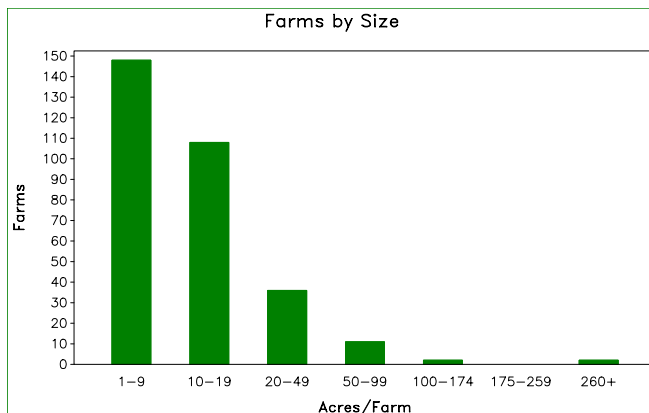

2007 CENSUS OF AGRICULTURE

Municipio Profile

Aguada, Puerto Rico

	2007	2002	% change
Number of Farms	307	247	+ 24
Land in Farms	5,716 cuerdas	3,557 cuerdas	+ 61
Average Size of Farm	19 cuerdas	14 cuerdas	+ 29
Market Value of Production	\$1,908,237	\$2,705,866	- 29
Crop Sales \$1,419,785 (74 percent)			
Livestock Sales \$488,452 (26 percent)			
Average Per Farm	\$6,216	\$10,955	- 43
Government Payments	\$107,029	\$401,305	- 73

2007 CENSUS OF AGRICULTURE

Municipio Profile

Aguada, Puerto Rico

Ranked items among the 78 Puerto Rico municipios

Item	Quantity	Rank	Universe ¹
MARKET VALUE OF AGRICULTURAL PRODUCTS SOLD (\$)			
Total value of agricultural products sold	1,908,237	53	77
Value of crops including nursery and greenhouse	1,419,785	40	77
Value of livestock, poultry, and their products	488,452	57	75
VALUE OF SALES BY COMMODITY GROUP (\$)			
Horticulture specialties	298,725	37	66
Plantains	533,420	24	76
Coffee	43,484	27	59
Vegetables or melons	(D)	(D)	68
Fruit	(D)	(D)	73
Bananas	7,125	45	71
Root crops or tubers	(D)	(D)	69
Grains	24,838	16	72
Grasses and other crops	(-)	(-)	48
Poultry and eggs	(D)	(D)	67
Cattle and calves	235,605	43	73
Milk products	(D)	(D)	43
Hogs and pigs	(D)	(D)	68
Aquaculture	(-)	(-)	18
Other livestock and other livestock products	4,457	52	68
TOP LIVESTOCK INVENTORY ITEMS (number)			
Cattle and calves	1,232	54	76
Hogs and pigs	1,190	18	74
Poultry	817	51	73
Horses	529	3	76
Rabbits	171	28	66
TOP CROP ITEMS (cuerdas)			
Plantains	503	15	76
Yams	87	4	65
Coffee	77	27	59
Dasheens	50	2	42
Cassava	35	1	39