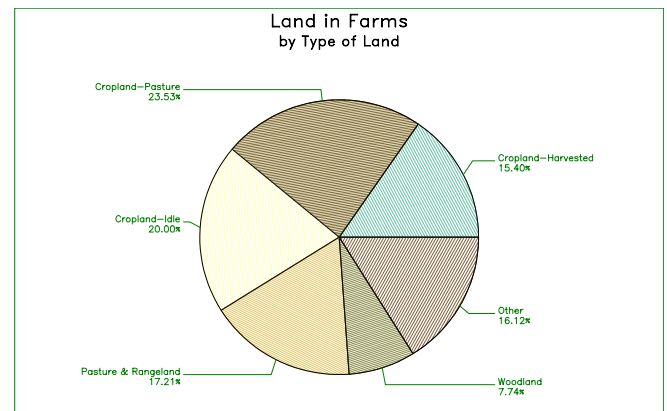

2007 CENSUS OF AGRICULTURE

Municipio Profile

Aguas Buenas, Puerto Rico

	2007	2002	% change
Number of Farms	232	173	+ 34
Land in Farms	5,672 cuerdas	5,926 cuerdas	- 4
Average Size of Farm	24 cuerdas	34 cuerdas	- 29
Market Value of Production	\$6,582,208	\$6,938,461	- 5
Crop Sales (D)			
Livestock Sales (D)			
Average Per Farm	\$28,372	\$40,107	- 29
Government Payments	\$182,094	\$368,172	- 51

2007 CENSUS OF AGRICULTURE

Municipio Profile

Aguas Buenas, Puerto Rico

Ranked items among the 78 Puerto Rico municipios

Item	Quantity	Rank	Universe ¹
MARKET VALUE OF AGRICULTURAL PRODUCTS SOLD (\$)			
Total value of agricultural products sold	6,582,208	26	77
Value of crops including nursery and greenhouse	(D)	(D)	77
Value of livestock, poultry, and their products	(D)	(D)	75
VALUE OF SALES BY COMMODITY GROUP (\$)			
Horticulture specialties	2,288,776	5	66
Plantains	1,146,430	15	76
Coffee	(D)	(D)	59
Vegetables or melons	28,688	43	68
Fruit	107,144	17	73
Bananas	73,982	15	71
Root crops or tubers	125,778	11	69
Grains	18,530	20	72
Grasses and other crops	(D)	(D)	48
Poultry and eggs	(D)	(D)	67
Cattle and calves	162,270	49	73
Milk products	(-)	(-)	43
Hogs and pigs	67,820	24	68
Aquaculture	(-)	(-)	18
Other livestock and other livestock products	27,854	20	68
TOP LIVESTOCK INVENTORY ITEMS (number)			
Poultry	(D)	14	73
Hogs and pigs	1,142	21	74
Cattle and calves	930	60	76
Rabbits	627	9	66
Horses	340	10	76
TOP CROP ITEMS (cuerdas)			
Plantains	618	11	76
Coffee	77	26	59
Bananas	56	21	73
Oranges	55	15	74
Green beans	41	2	65