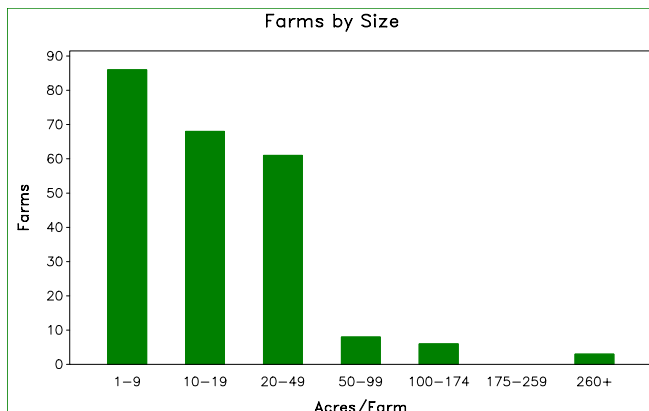

2007 CENSUS OF AGRICULTURE

Municipio Profile

Aguas Buenas, Puerto Rico

	2007	2002	% change
Number of Farms	232	173	+ 34
Land in Farms	5,672 cuerdas	5,926 cuerdas	- 4
Average Size of Farm	24 cuerdas	34 cuerdas	- 29
Market Value of Production	\$6,582,208	\$6,938,461	- 5
Crop Sales (D)			
Livestock Sales (D)			
Average Per Farm	\$28,372	\$40,107	- 29
Government Payments	\$182,094	\$368,172	- 51

2007 CENSUS OF AGRICULTURE

Municipio Profile

Aguas Buenas, Puerto Rico

Ranked items among the 78 Puerto Rico municipios

Item	Quantity	Rank	Universe ¹
MARKET VALUE OF AGRICULTURAL PRODUCTS SOLD (\$)			
Total value of agricultural products sold	6,582,208	26	77
Value of crops including nursery and greenhouse	(D)	(D)	77
Value of livestock, poultry, and their products	(D)	(D)	75
VALUE OF SALES BY COMMODITY GROUP (\$)			
Horticulture specialties	2,288,776	5	66
Plantains	1,146,430	15	76
Coffee	(D)	(D)	59
Vegetables or melons	28,688	43	68
Fruit	107,144	17	73
Bananas	73,982	15	71
Root crops or tubers	125,778	11	69
Grains	18,530	20	72
Grasses and other crops	(D)	(D)	48
Poultry and eggs	(D)	(D)	67
Cattle and calves	162,270	49	73
Milk products	(-)	(-)	43
Hogs and pigs	67,820	24	68
Aquaculture	(-)	(-)	18
Other livestock and other livestock products	27,854	20	68
TOP LIVESTOCK INVENTORY ITEMS (number)			
Poultry	(D)	14	73
Hogs and pigs	1,142	21	74
Cattle and calves	930	60	76
Rabbits	627	9	66
Horses	340	10	76
TOP CROP ITEMS (cuerdas)			
Plantains	618	11	76
Coffee	77	26	59
Bananas	56	21	73
Oranges	55	15	74
Green beans	41	2	65