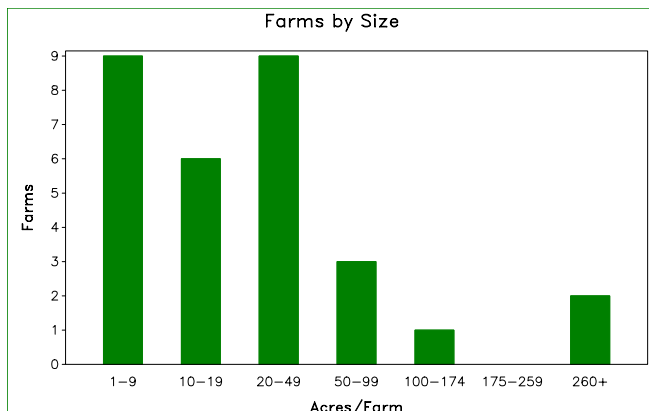

# 2007 CENSUS OF AGRICULTURE

### Arroyo, Puerto Rico

	2007	2002	% change
<b>Number of Farms</b>	30	29	+ 3
<b>Land in Farms</b>	6,441 cuerdas	2,064 cuerdas	+ 212
<b>Average Size of Farm</b>	215 cuerdas	71 cuerdas	+ 202
<b>Market Value of Production</b>	\$1,268,537	\$1,274,896	- 0
Crop Sales \$112,385 (9 percent)			
Livestock Sales \$1,156,152 (91 percent)			
Average Per Farm	\$42,285	\$43,962	- 4
<b>Government Payments</b>	(D)	\$60,963	