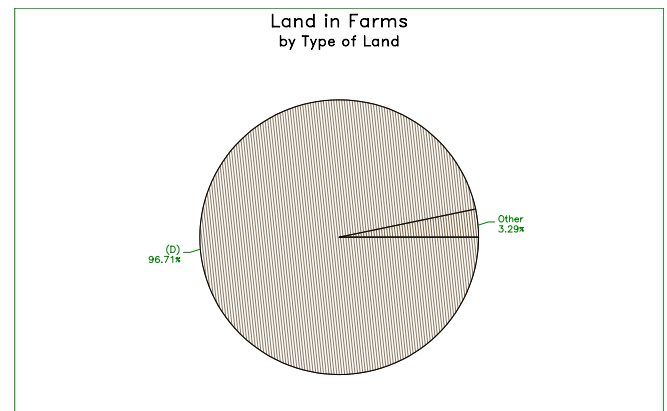

# 2007 CENSUS OF AGRICULTURE

### Arroyo, Puerto Rico

	2007	2002	% change
<b>Number of Farms</b>	30	29	+ 3
<b>Land in Farms</b>	6,441 cuerdas	2,064 cuerdas	+ 212
<b>Average Size of Farm</b>	215 cuerdas	71 cuerdas	+ 202
<b>Market Value of Production</b>	\$1,268,537	\$1,274,896	- 0
Crop Sales \$112,385 (9 percent)			
Livestock Sales \$1,156,152 (91 percent)			
Average Per Farm	\$42,285	\$43,962	- 4
<b>Government Payments</b>	(D)	\$60,963	