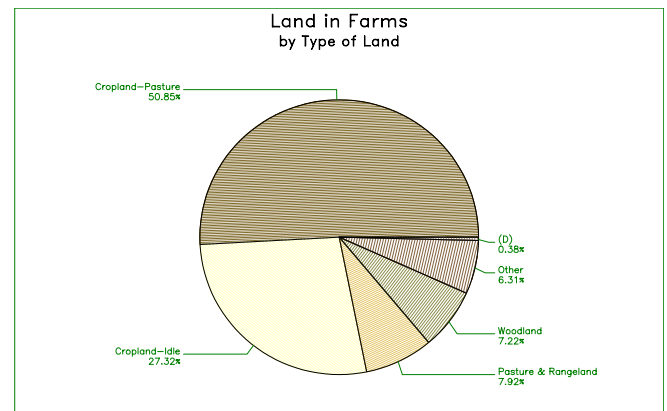

# 2007 CENSUS OF AGRICULTURE

### Florida, Puerto Rico

	2007	2002	% change
<b>Number of Farms</b>	106	79	+ 34
<b>Land in Farms</b>	3,713 cuerdas	4,101 cuerdas	- 9
<b>Average Size of Farm</b>	35 cuerdas	52 cuerdas	- 33
<b>Market Value of Production</b>	\$693,680	\$976,339	- 29
Crop Sales \$121,572 (18 percent)			
Livestock Sales \$572,108 (82 percent)			
<b>Average Per Farm</b>	\$6,544	\$12,359	- 47
<b>Government Payments</b>	\$50,296	(D)	