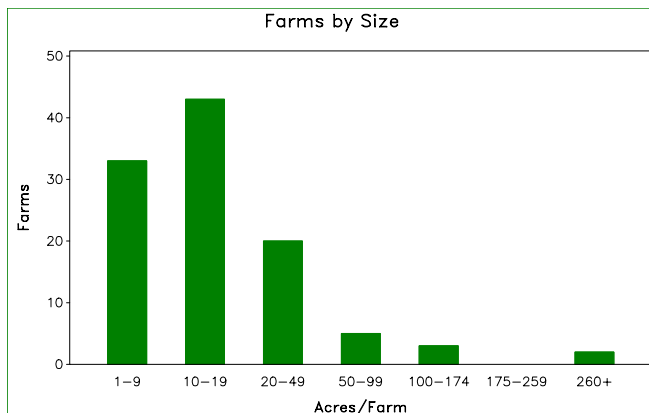

# 2007 CENSUS OF AGRICULTURE

### Florida, Puerto Rico

	2007	2002	% change
<b>Number of Farms</b>	106	79	+ 34
<b>Land in Farms</b>	3,713 cuerdas	4,101 cuerdas	- 9
<b>Average Size of Farm</b>	35 cuerdas	52 cuerdas	- 33
<b>Market Value of Production</b>	\$693,680	\$976,339	- 29
Crop Sales \$121,572 (18 percent)			
Livestock Sales \$572,108 (82 percent)			
<b>Average Per Farm</b>	\$6,544	\$12,359	- 47
<b>Government Payments</b>	\$50,296	(D)	