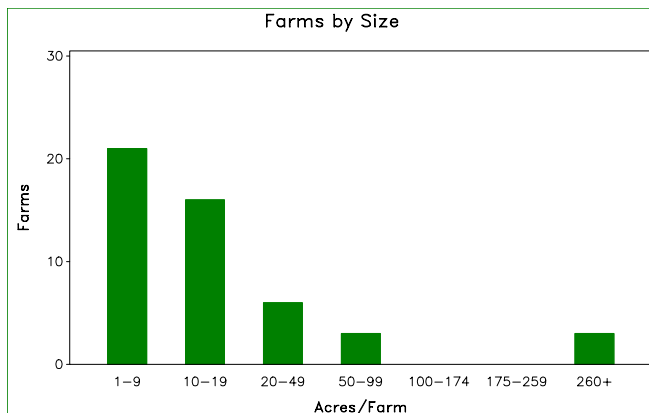

2007 CENSUS OF AGRICULTURE

Municipio Profile

Loíza, Puerto Rico

	2007	2002	% change
Number of Farms	49	24	+ 104
Land in Farms	1,874 cuerdas	1,453 cuerdas	+ 29
Average Size of Farm	38 cuerdas	61 cuerdas	- 37
Market Value of Production	\$556,070	\$746,137	- 25
Crop Sales \$429,230 (77 percent)			
Livestock Sales \$126,840 (23 percent)			
Average Per Farm	\$11,348	\$31,089	- 63
Government Payments	(D)	\$124,078	

2007 CENSUS OF AGRICULTURE

Municipio Profile

Loíza, Puerto Rico

Ranked items among the 78 Puerto Rico municipios

Item	Quantity	Rank	Universe ¹
MARKET VALUE OF AGRICULTURAL PRODUCTS SOLD (\$)			
Total value of agricultural products sold	556,070	72	77
Value of crops including nursery and greenhouse	429,230	64	77
Value of livestock, poultry, and their products	126,840	70	75
VALUE OF SALES BY COMMODITY GROUP (\$)			
Horticulture specialties	(D)	(D)	66
Plantains	(D)	(D)	76
Coffee	(-)	(-)	59
Vegetables or melons	1,434	59	68
Fruit	4,500	57	73
Bananas	(-)	(-)	71
Root crops or tubers	88,906	15	69
Grains	610	67	72
Grasses and other crops	(-)	(-)	48
Poultry and eggs	(-)	(-)	67
Cattle and calves	126,840	59	73
Milk products	(-)	(-)	43
Hogs and pigs	(-)	(-)	68
Aquaculture	(-)	(-)	18
Other livestock and other livestock products	(-)	(-)	68
TOP LIVESTOCK INVENTORY ITEMS (number)			
Cattle and calves	1,568	43	76
Poultry	197	71	73
Horses	79	64	76
Hogs and pigs	(D)	70	74
Sheep	(D)	68	70
TOP CROP ITEMS (cuerdas)			
Plantains	67	47	76
Lawn grass (sod)	(D)	7	21
Cassava	17	4	39
Dasheens	14	8	42
Palm trees ²	(D)	(D)	51