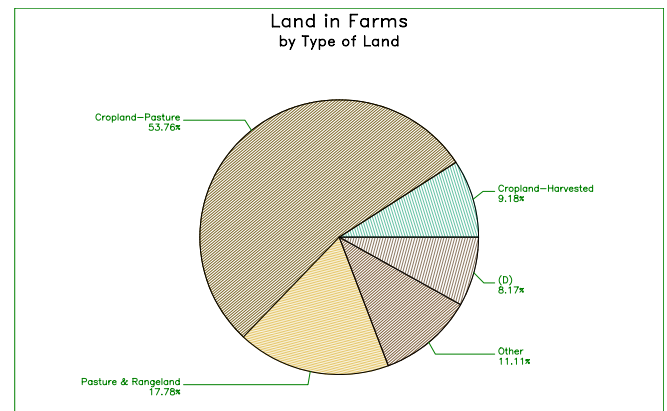

2007 CENSUS OF AGRICULTURE

Municipio Profile

Loíza, Puerto Rico

	2007	2002	% change
Number of Farms	49	24	+ 104
Land in Farms	1,874 cuerdas	1,453 cuerdas	+ 29
Average Size of Farm	38 cuerdas	61 cuerdas	- 37
Market Value of Production	\$556,070	\$746,137	- 25
Crop Sales \$429,230 (77 percent)			
Livestock Sales \$126,840 (23 percent)			
Average Per Farm	\$11,348	\$31,089	- 63
Government Payments	(D)	\$124,078	

2007 CENSUS OF AGRICULTURE

Municipio Profile

Loíza, Puerto Rico

Ranked items among the 78 Puerto Rico municipios

Item	Quantity	Rank	Universe ¹
MARKET VALUE OF AGRICULTURAL PRODUCTS SOLD (\$)			
Total value of agricultural products sold	556,070	72	77
Value of crops including nursery and greenhouse	429,230	64	77
Value of livestock, poultry, and their products	126,840	70	75
VALUE OF SALES BY COMMODITY GROUP (\$)			
Horticulture specialties	(D)	(D)	66
Plantains	(D)	(D)	76
Coffee	(-)	(-)	59
Vegetables or melons	1,434	59	68
Fruit	4,500	57	73
Bananas	(-)	(-)	71
Root crops or tubers	88,906	15	69
Grains	610	67	72
Grasses and other crops	(-)	(-)	48
Poultry and eggs	(-)	(-)	67
Cattle and calves	126,840	59	73
Milk products	(-)	(-)	43
Hogs and pigs	(-)	(-)	68
Aquaculture	(-)	(-)	18
Other livestock and other livestock products	(-)	(-)	68
TOP LIVESTOCK INVENTORY ITEMS (number)			
Cattle and calves	1,568	43	76
Poultry	197	71	73
Horses	79	64	76
Hogs and pigs	(D)	70	74
Sheep	(D)	68	70
TOP CROP ITEMS (cuerdas)			
Plantains	67	47	76
Lawn grass (sod)	(D)	7	21
Cassava	17	4	39
Dasheens	14	8	42
Palm trees ²	(D)	(D)	51